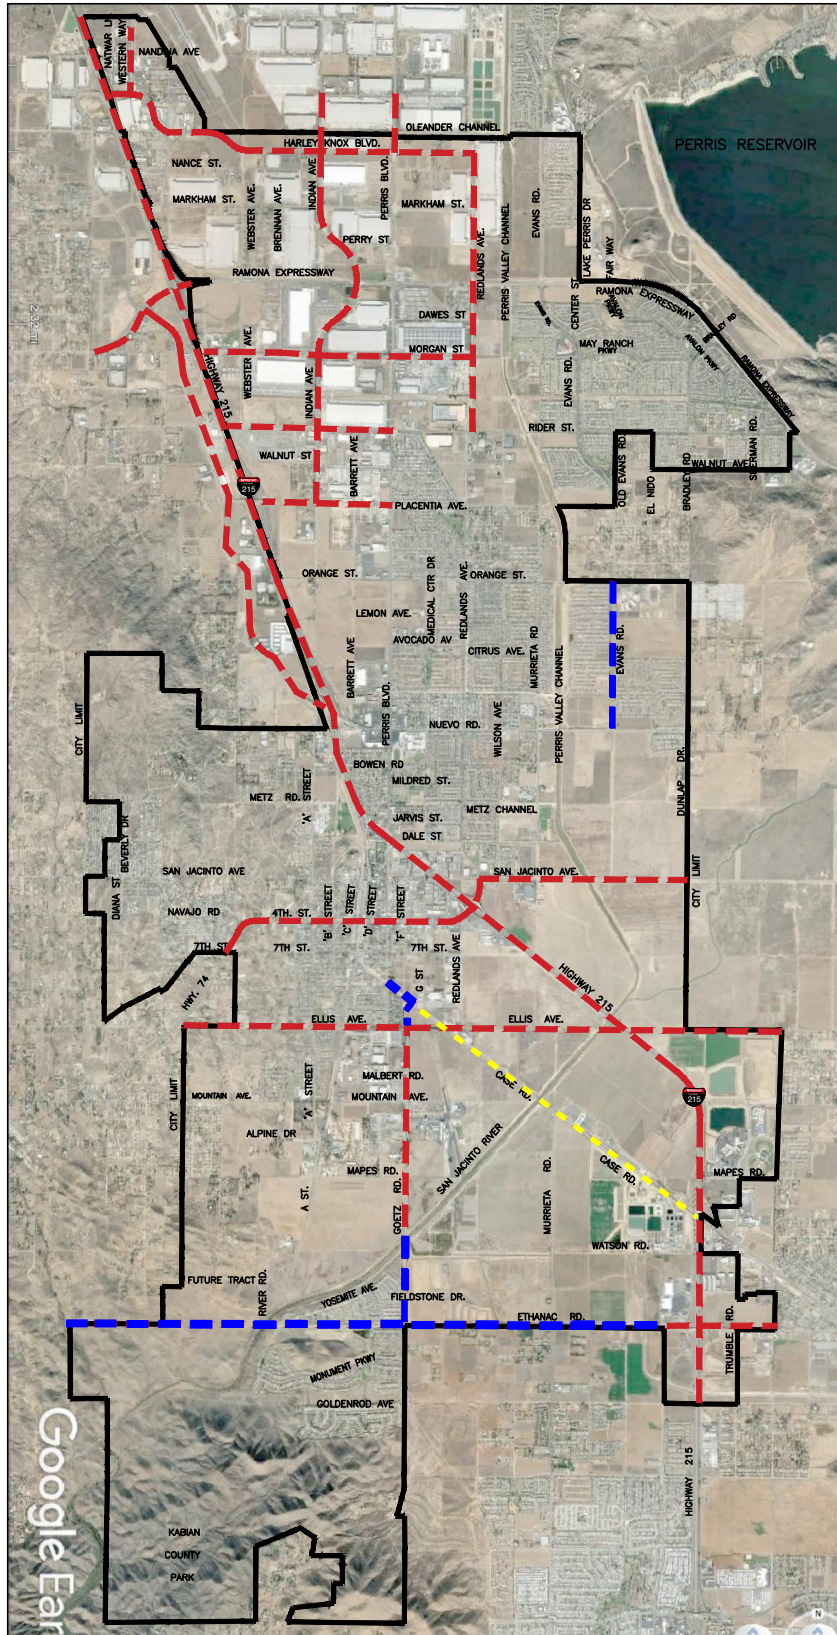

# CITY OF PERRIS TRUCK ROUTES

## GPA22-05068 & OA22-05069

Google Earth

LEGEND:	
	PERRIS CITY LIMITS
	TRUCK ROUTES TO REMAIN IN PLACE
	NEW TRUCK ROUTE
	REMOVED TRUCK ROUTES