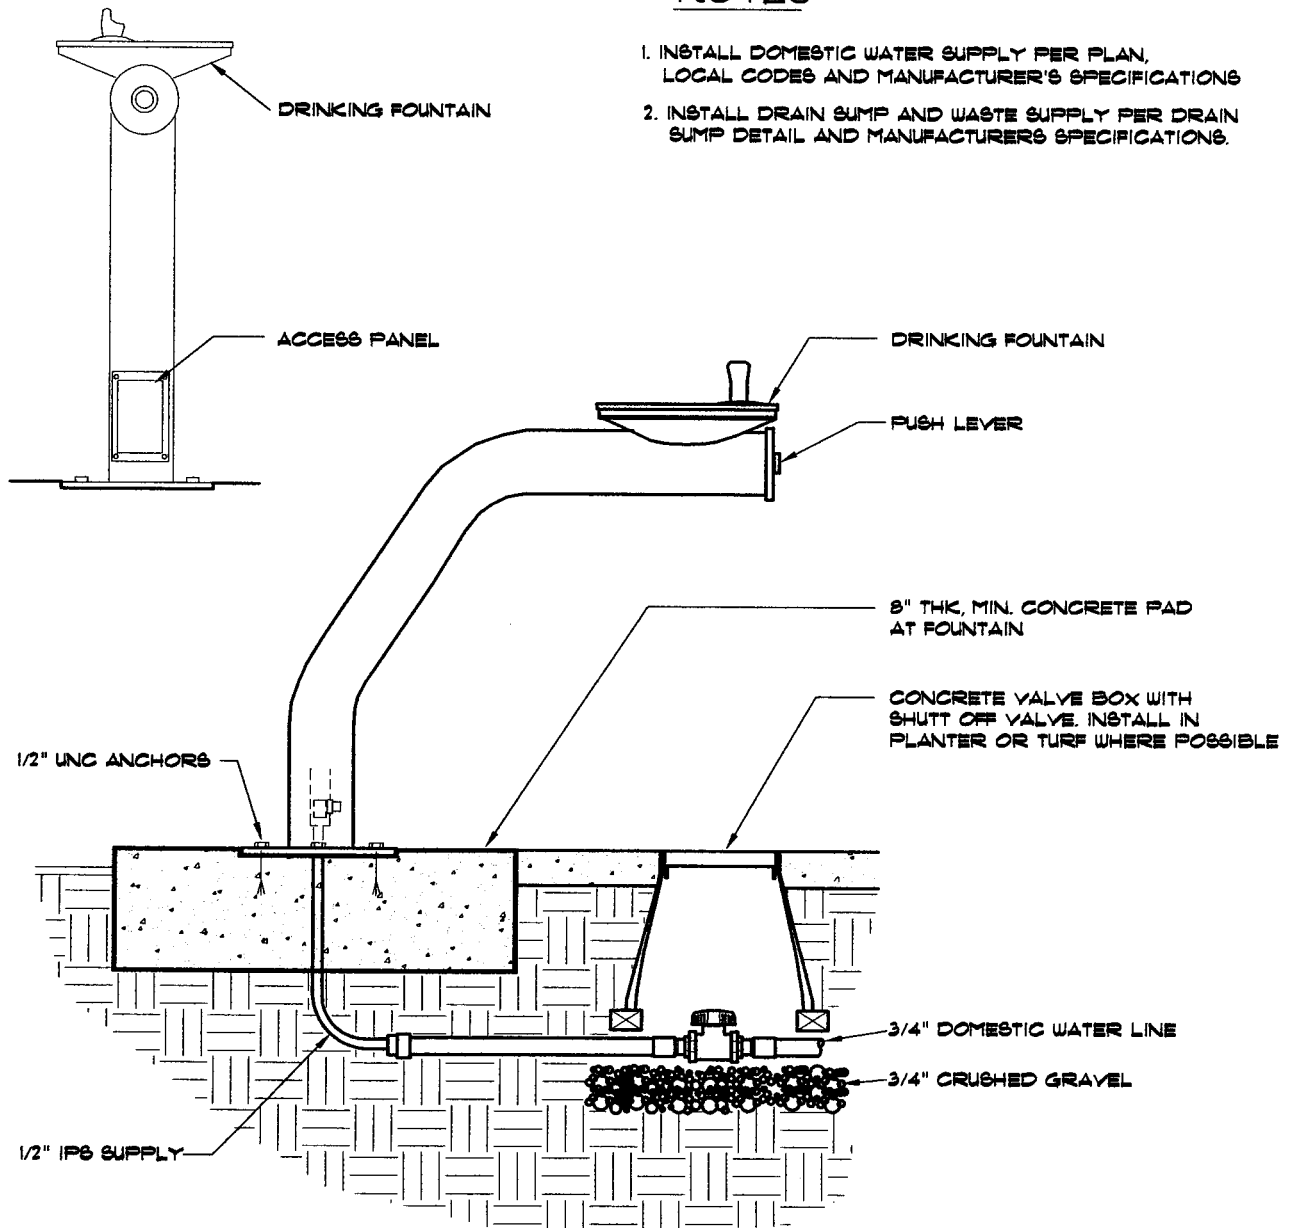

LANDSCAPING DETAIL

NOTES

1. INSTALL DOMESTIC WATER SUPPLY PER PLAN, LOCAL CODES AND MANUFACTURER'S SPECIFICATIONS
2. INSTALL DRAIN SUMP AND WASTE SUPPLY PER DRAIN SUMP DETAIL AND MANUFACTURER'S SPECIFICATIONS.