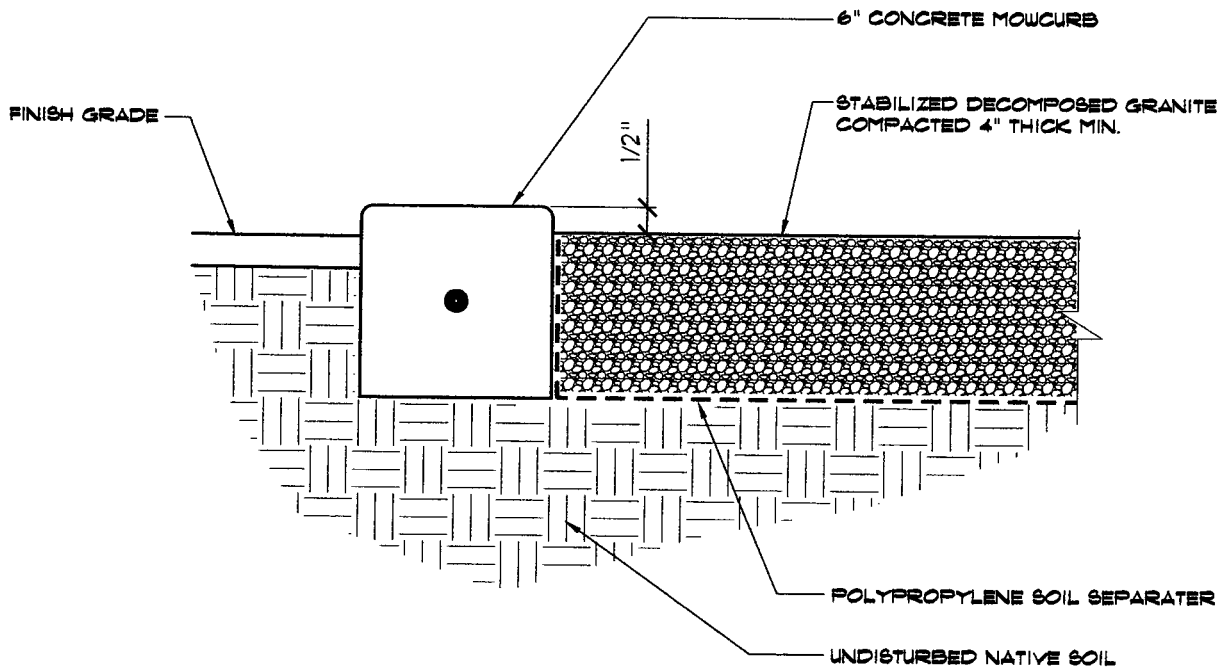

2/08

DECOMPOSED GRANITE PATH

L-16