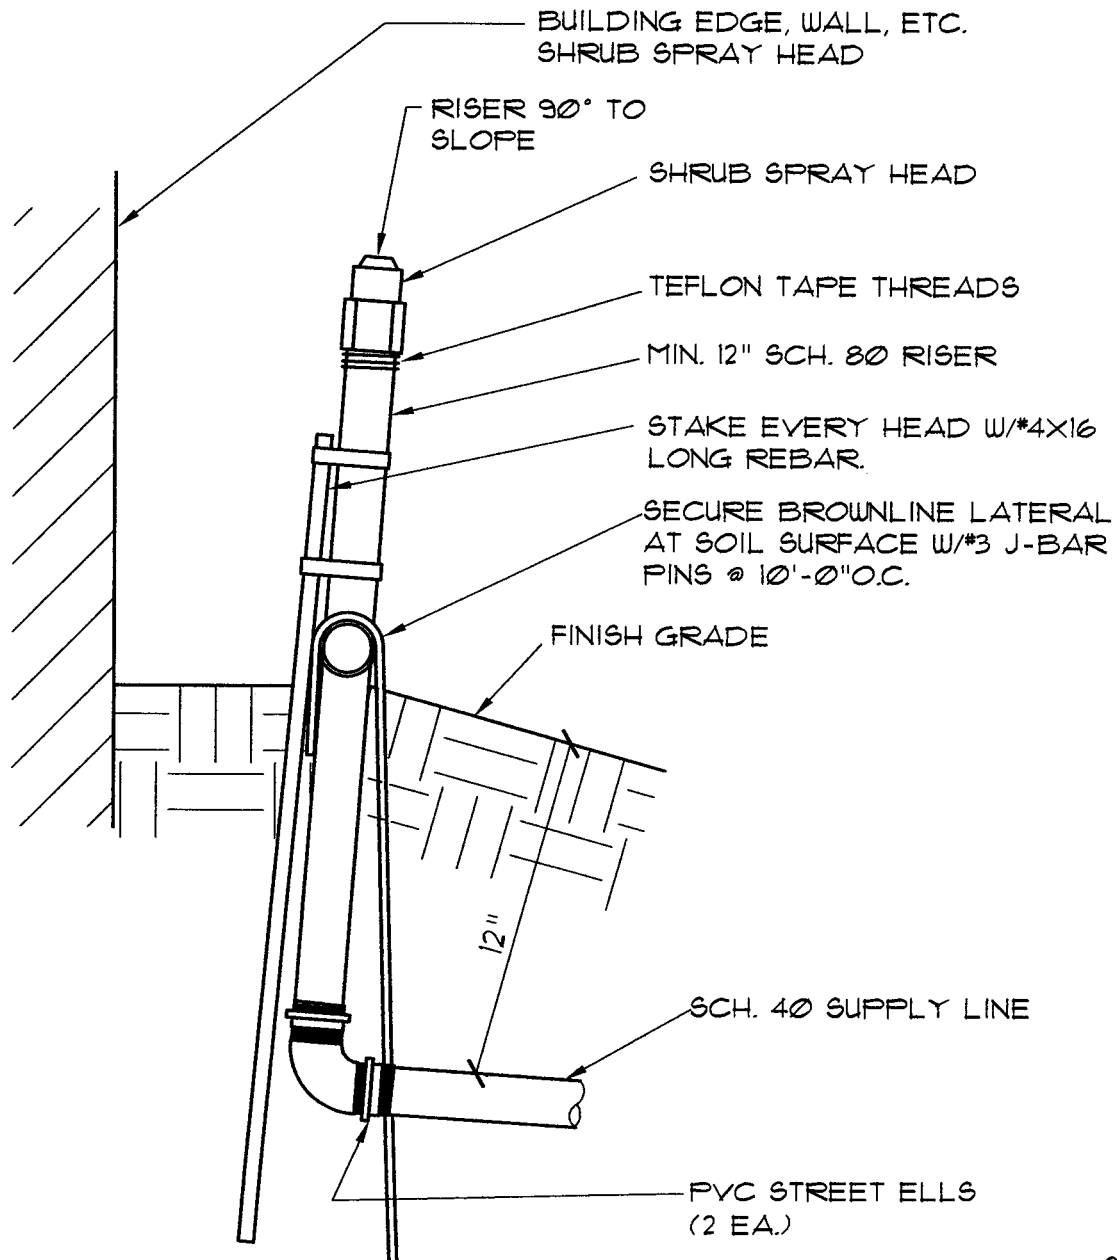

2/08

RISER ON SLOPE

I-16