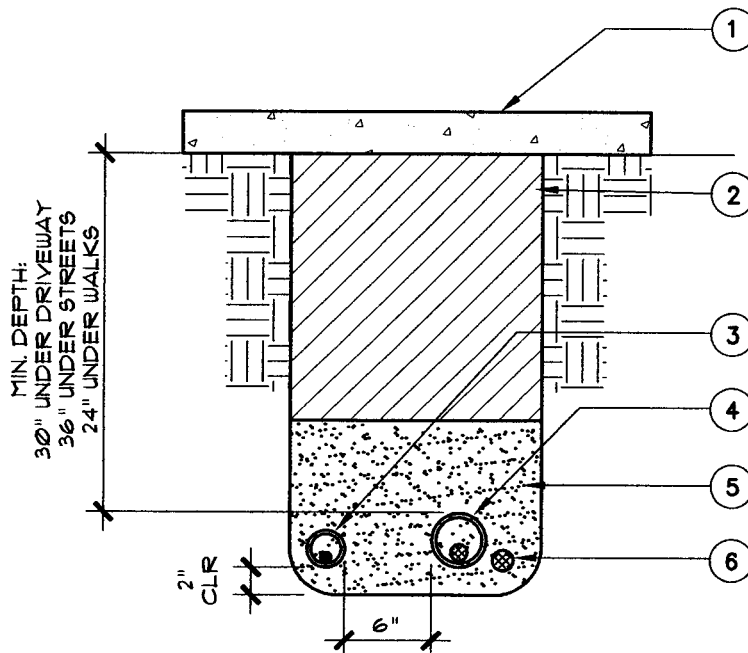

NOTES:

ALL SLEEVES TO BE PVC. SCH. 40 AND TWICE THE DIAMETER OF THE WORKING PIPE.

ALL SLEEVES TO RUN A MIN. OF 12" BEYOND HARDSCAPE EDGES.

CLEAN BACKFILL MAY BE SUBSTITUTED FOR SAND UNDER WALKS AND DRIVES.