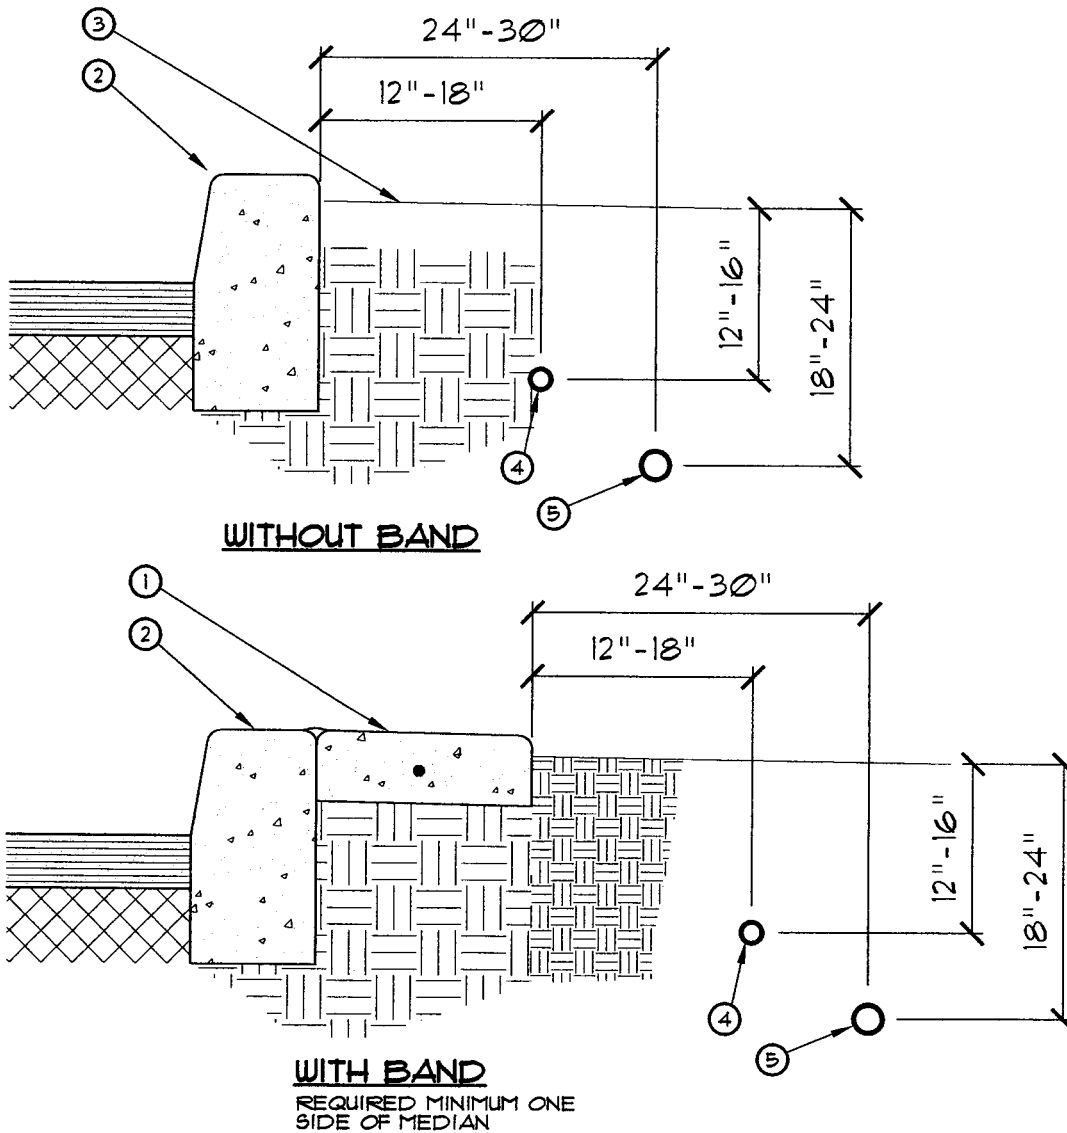

NOTES

1) PIPES PLACED IN COMMON TRENCH SHALL HAVE A VERTICAL & HORIZONTAL OFFSET OF 3" MIN.

2/08

MEDIAN SAFETY EDGE AND IRRIGATION LINE INSTALLATION

I-25