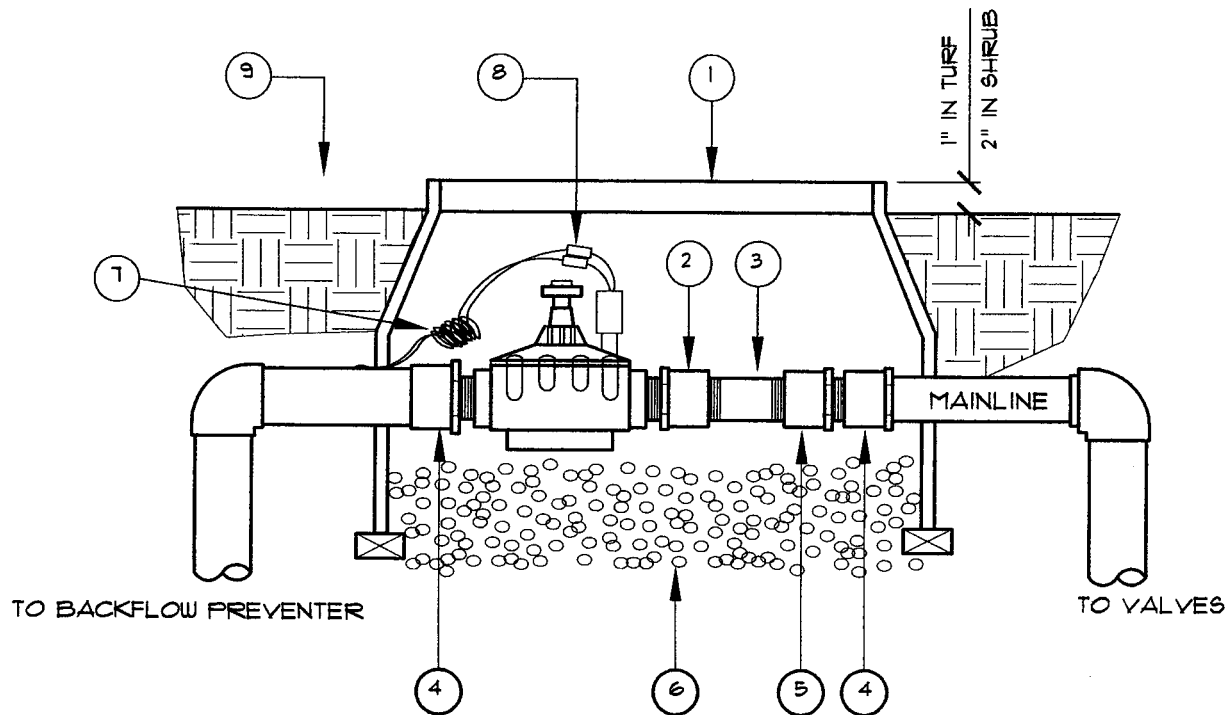

2/08

MASTER VALVE

I-18

CITY OF PERRIS

DEVELOPMENT SERVICES DEPARTMENT
PLANNING DIVISION

135 NORTH "D" STREET, PERRIS, CA. 92570-2200
TEL: (951) 943-5003 FAX(951) 943-8379

IRRIGATION DETAIL

- 1 FINISH GRADE
- 2 JUMBO VALVE BOX & COVER
- 3 CONTROL WIRES WITH 12" MIN. SERVICE COIL AND WATERPROOF WIRE SPLICE CONNECTORS - MARKED "FS" (2" HIGH LETTERS)
- 4 FLOW SENSOR
- 5 PVC 45 DEGREE ELL (TYP.)
- 6 MINIMUM 10x PIPE DIAMETER UPSTREAM & MINIMUM 5x PIPE DIAMETER DOWNSTREAM OF STRAIGHT PIPE
- 7 PVC 45 DEGREE ELL (TYP.) BUSH DOWN TO FLOW METER SIZE AS NECESSARY
- 8 PVC MAINLINE - LENGTH AS REQUIRED
- 9 3/4" GRAVEL (1 CU. FT.)
- 10 CONTINUOUS BRICK SUPPORTS
- 11 VALVE BOX EXTENSIONS AS REQUIRED