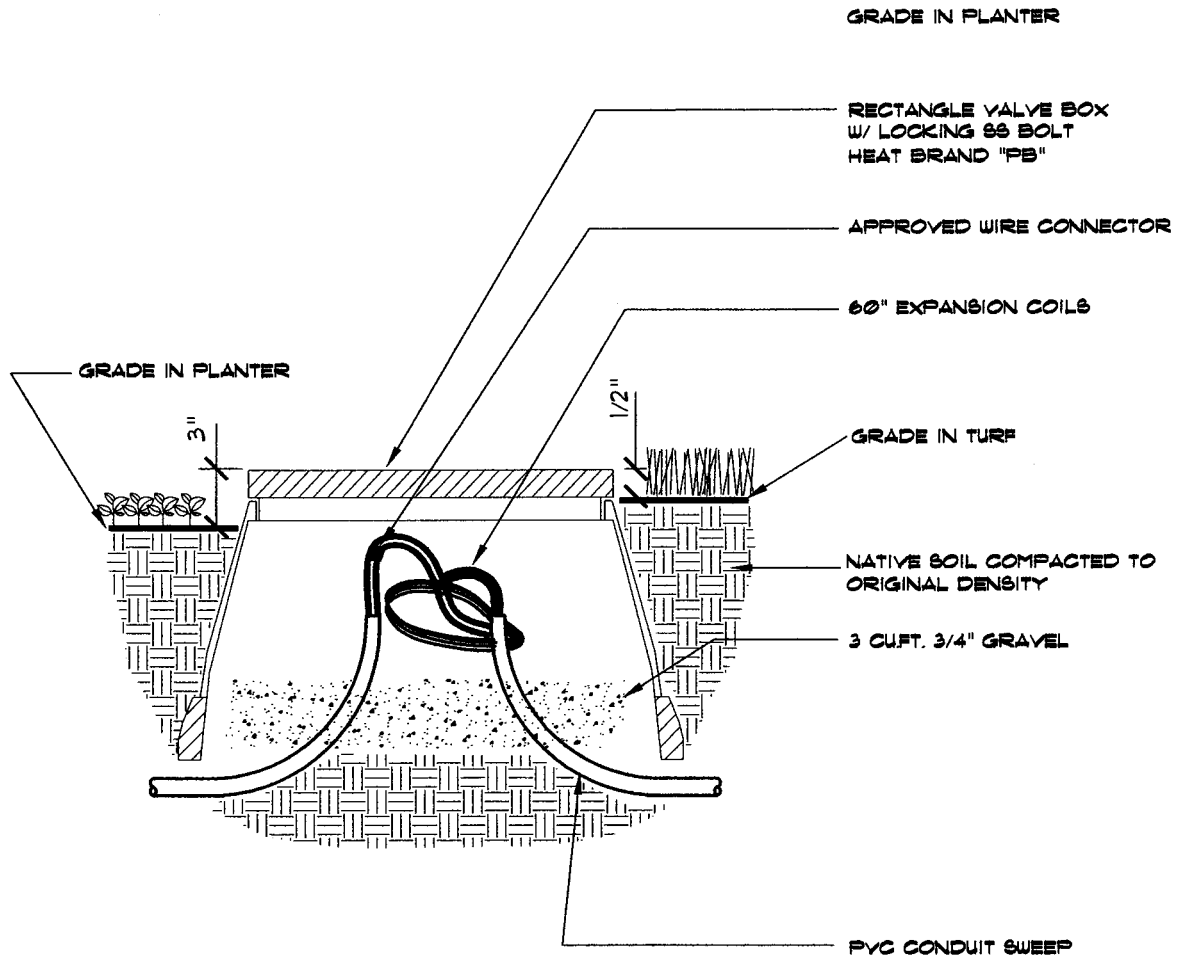

NOTES:

1. ALL WIRING MUST CONFORM TO LOCAL CODES
2. PROVIDE EXPANSION COILS AT EACH WIRE CONNECTION
3. PROVIDE 3" CLEARANCE BETWEEN WIRES & BOX
4. ELECTRICAL SWEEP OPEN END SHALL BE SEALED WITH EXPANSION FOAM
5. PROVIDE 4 EA. CLAY BRICKS UNDER VALVE BOX (TYP.)

2/08

PULL BOX

I-34