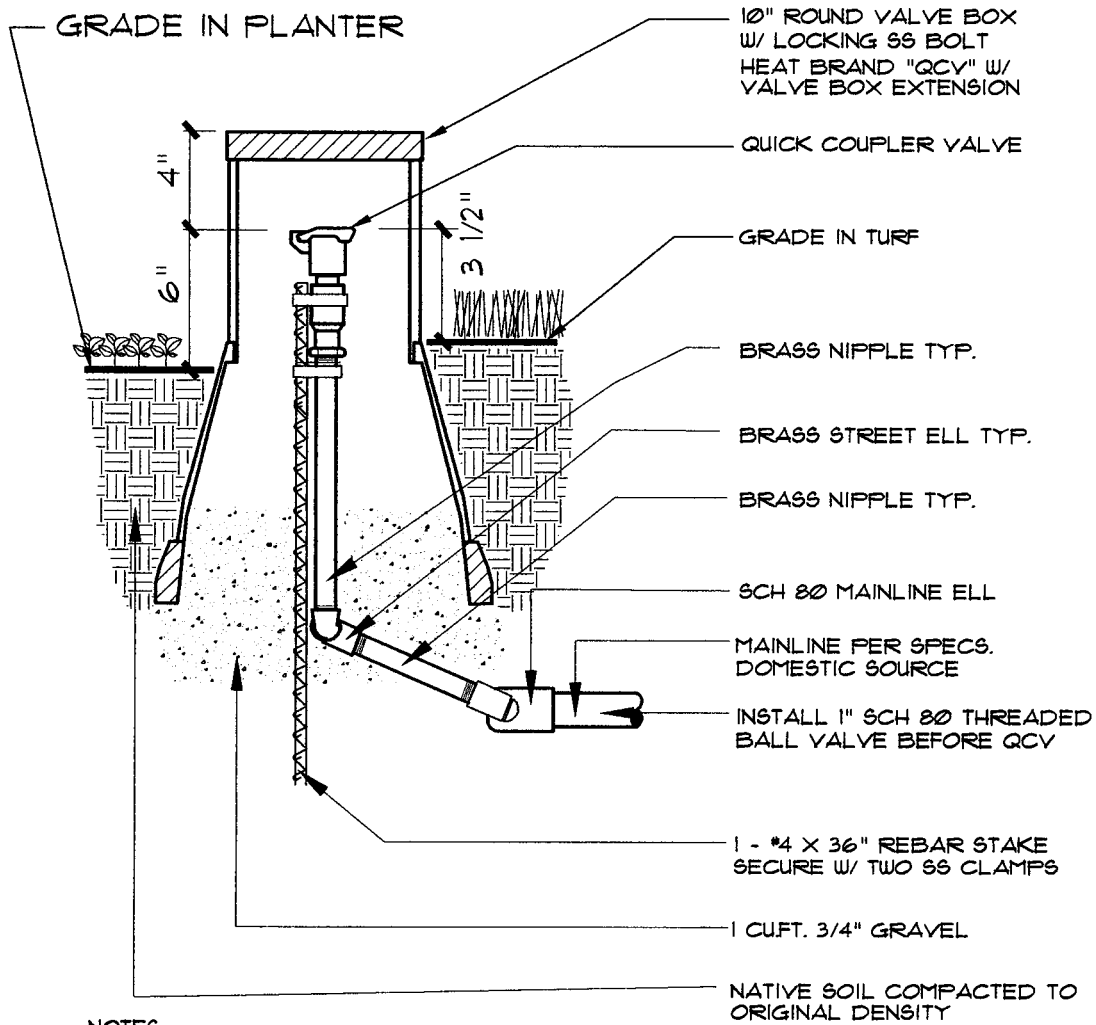

IRRIGATION DETAIL

NOTES:

1. ALL THREADED FITTINGS MUST HAVE 3/4" TEFLON TAPE
2. PROVIDE QUICK COUPLER KEY PER SPECS.
3. USE ONE *4X36" REBAR FOR QCV
4. PROVIDE 3" CLEARANCE BETWEEN VALVE & BOX
5. PROVIDE 2 EA. CLAY BRICKS UNDER VALVE BOX (TYP.)
6. ALL QCV'S MUST HAVE A 1" SCH 80 BALL VALVE UPSTREAM MAINLINE.