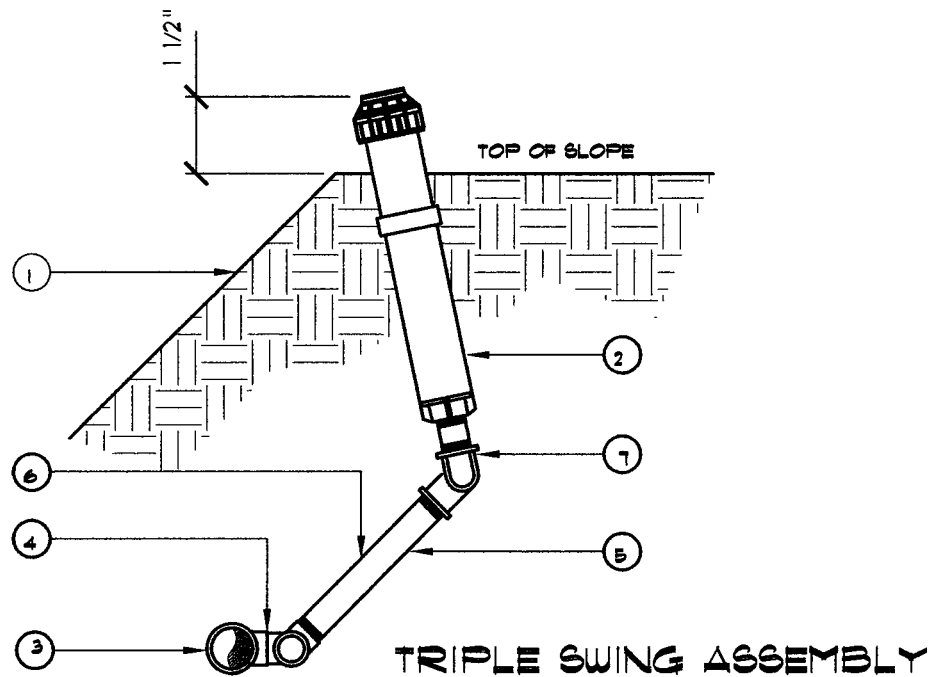

- ① FINISH GRADE
- ② POP-UP SPRAY/ ROTOR
- ③ PVC LATERAL
- ④ SCH 80 TEE OR ELBOW
- ⑤ SCH 80 PVC NIPPLE 6" MIN.
- ⑥ SCH 80 MARLEX 90 DEGREE STREET ELL
- ⑦ SCH 80 PVC 90° ELL

2/08

HEAD AT TOP OF SLOPE

I-36