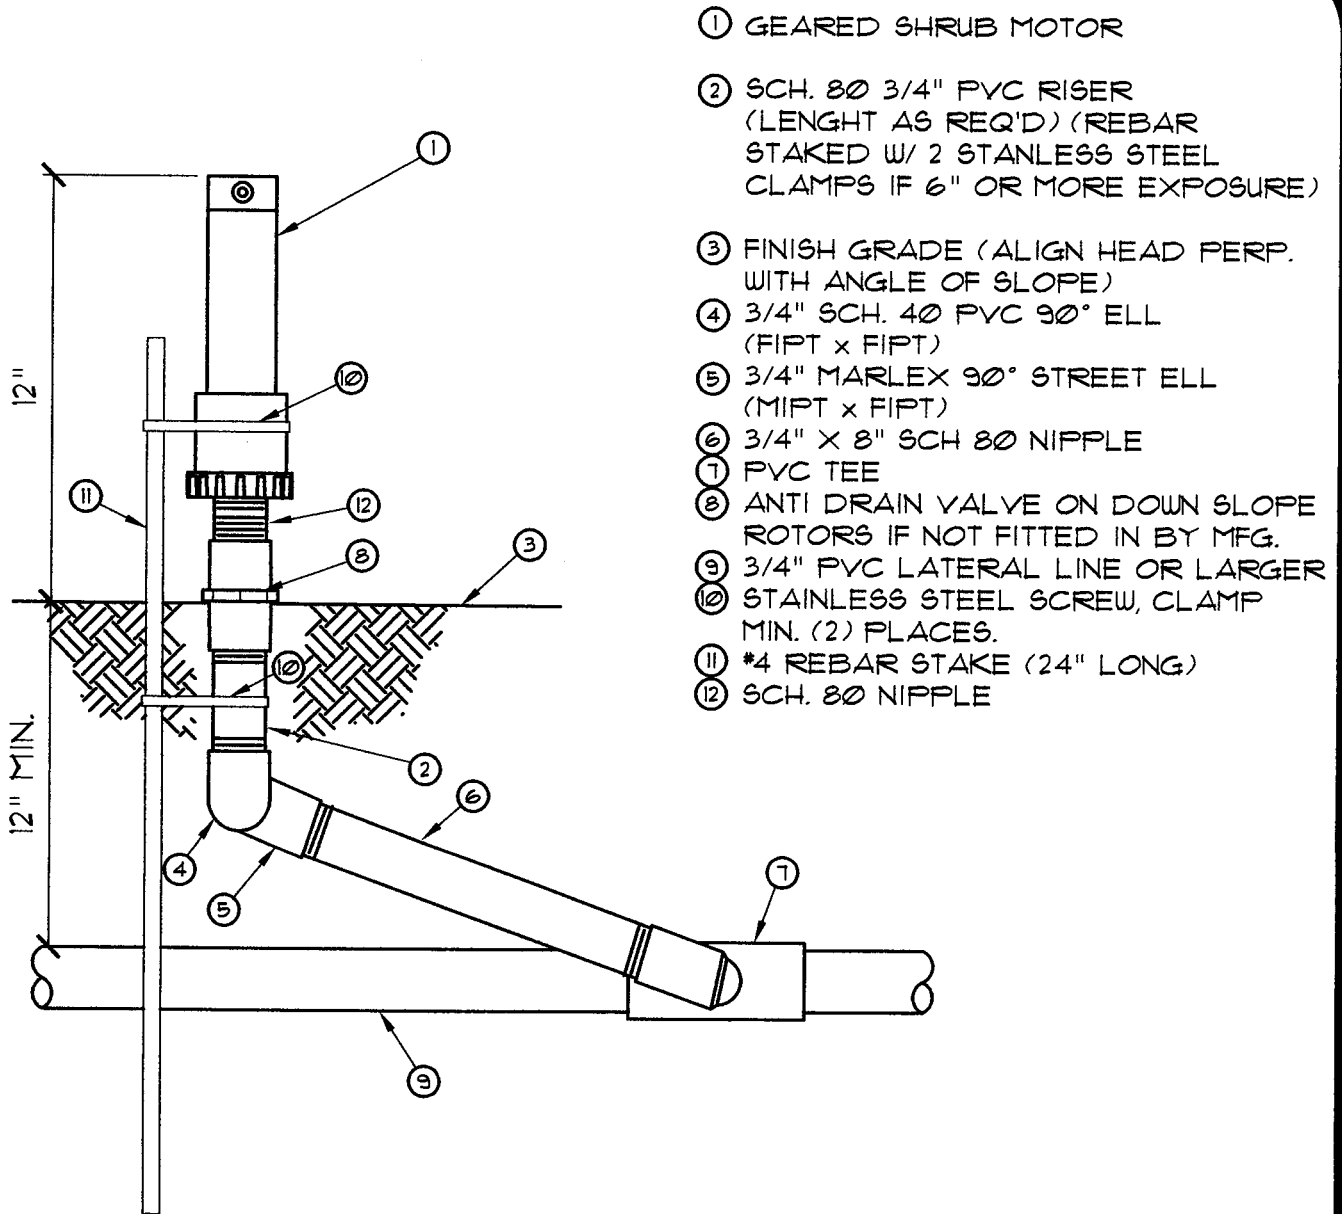

12/07

ROTOR INSTALLATION ON
FIXED RISER

I-26