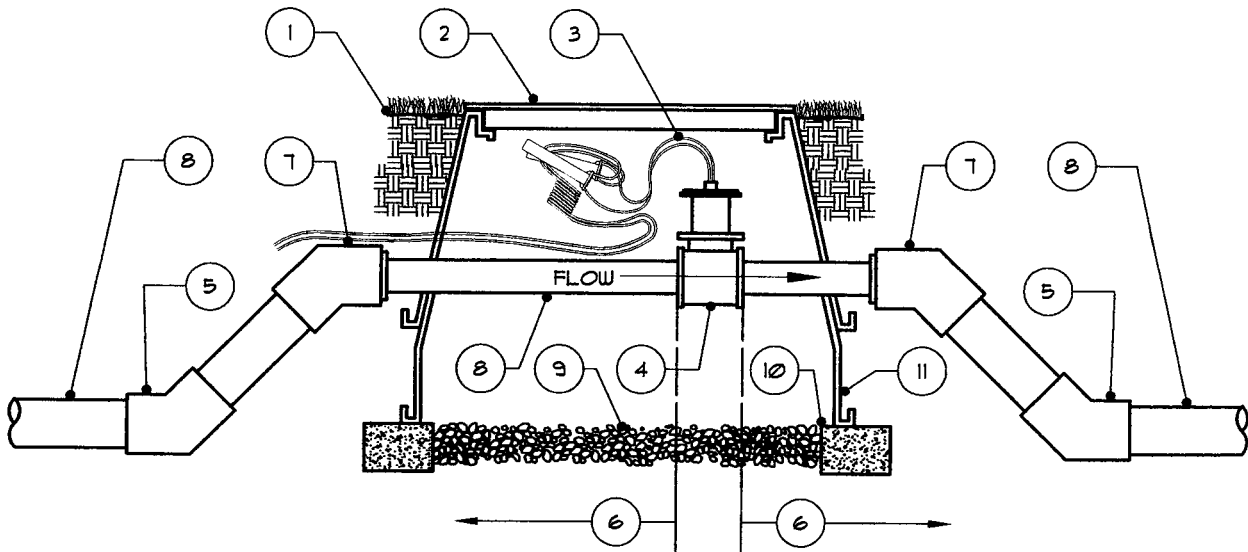

2/08

MASTER VALVE

I-18

CITY OF PERRIS

DEVELOPMENT SERVICES DEPARTMENT
PLANNING DIVISION

135 NORTH "D" STREET, PERRIS, CA. 92570-2200
TEL: (951) 943-5003 FAX(951) 943-8379

IRRIGATION DETAIL

- 1 FINISH GRADE
- 2 JUMBO VALVE BOX & COVER
- 3 CONTROL WIRES WITH 12" MIN. SERVICE COIL AND WATERPROOF WIRE SPLICE CONNECTORS - MARKED "FS" (2" HIGH LETTERS)
- 4 FLOW SENSOR
- 5 PVC 45 DEGREE ELL (TYP.)
- 6 MINIMUM 10x PIPE DIAMETER UPSTREAM & MINIMUM 5x PIPE DIAMETER DOWNSTREAM OF STRAIGHT PIPE
- 7 PVC 45 DEGREE ELL (TYP.) BUSH DOWN TO FLOW METER SIZE AS NECESSARY
- 8 PVC MAINLINE - LENGTH AS REQUIRED
- 9 3/4" GRAVEL (1 CU. FT.)
- 10 CONTINUOUS BRICK SUPPORTS
- 11 VALVE BOX EXTENSIONS AS REQUIRED