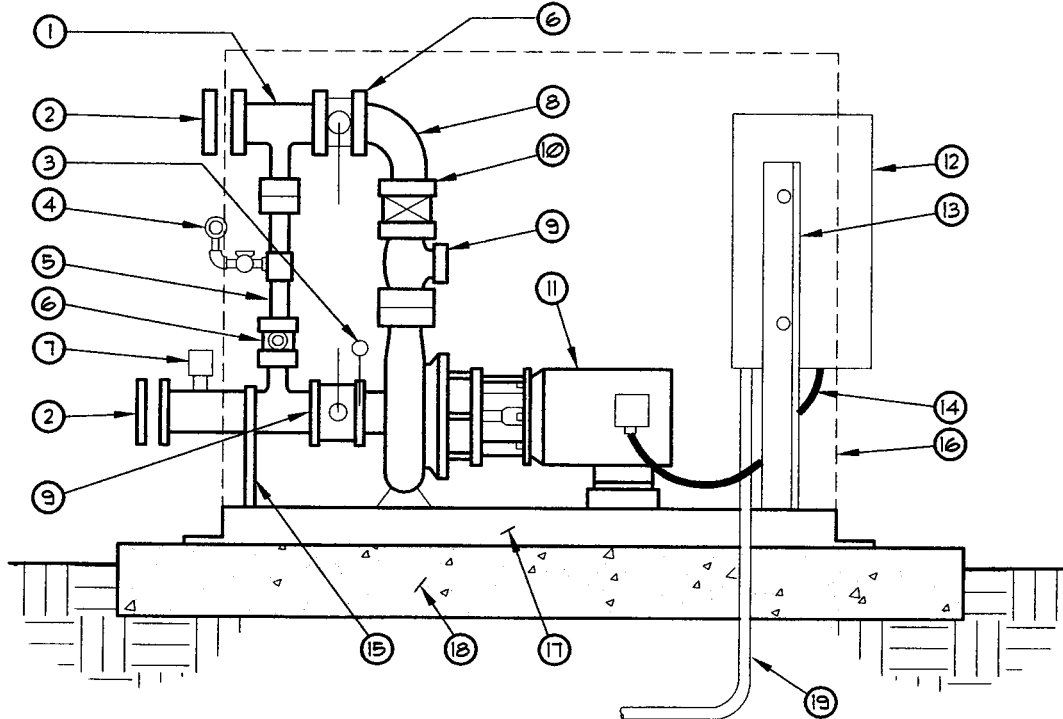

NOTES:

1) ENCLOSURE IS REQUIRED
2) CONTRACTOR TO VERIFY AVAILABLE VOLTAGE COMPATIBLE WITH MOTOR SPECIFICATIONS