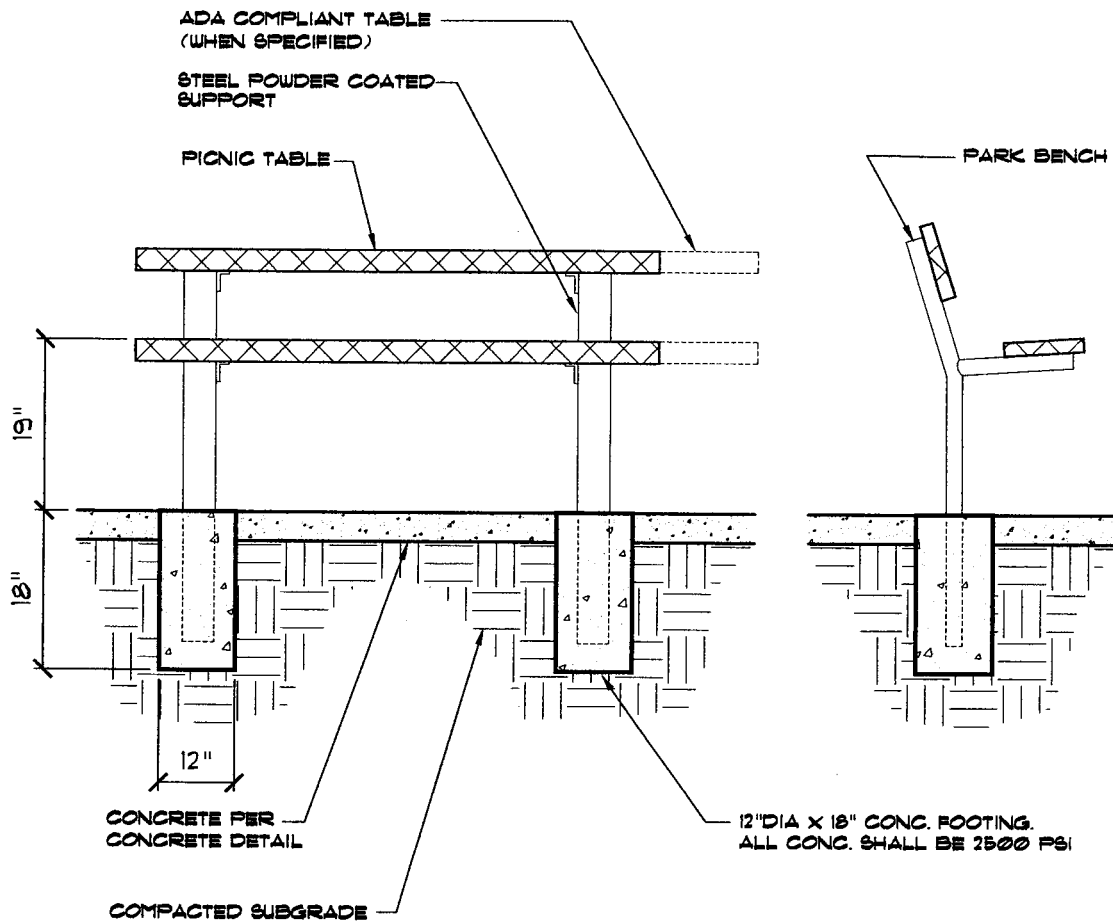

2/08

PARK BENCH/TABLE

L-6