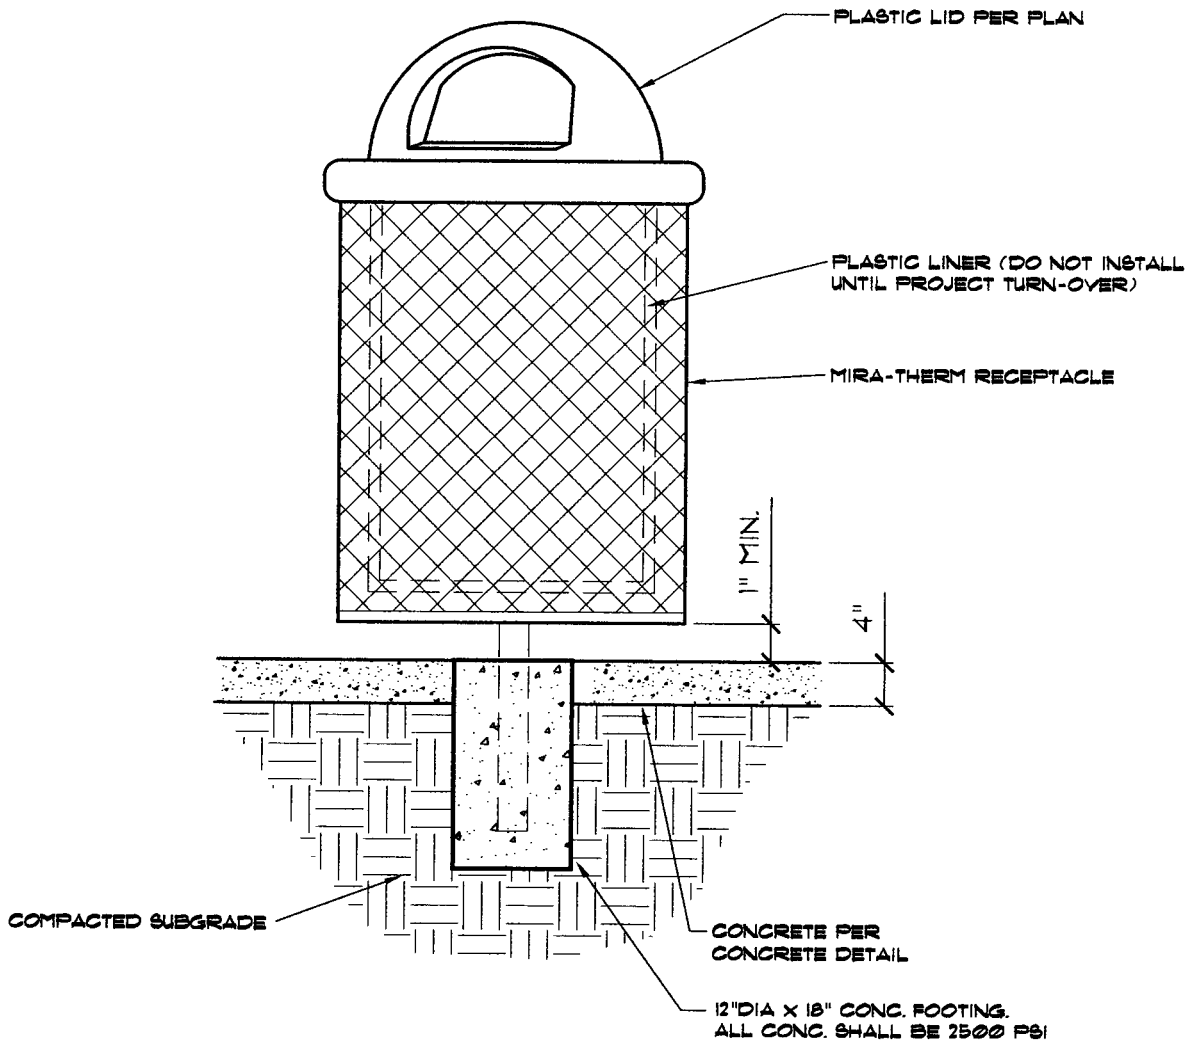

2/08

TRASH RECEPTACLE

L-7