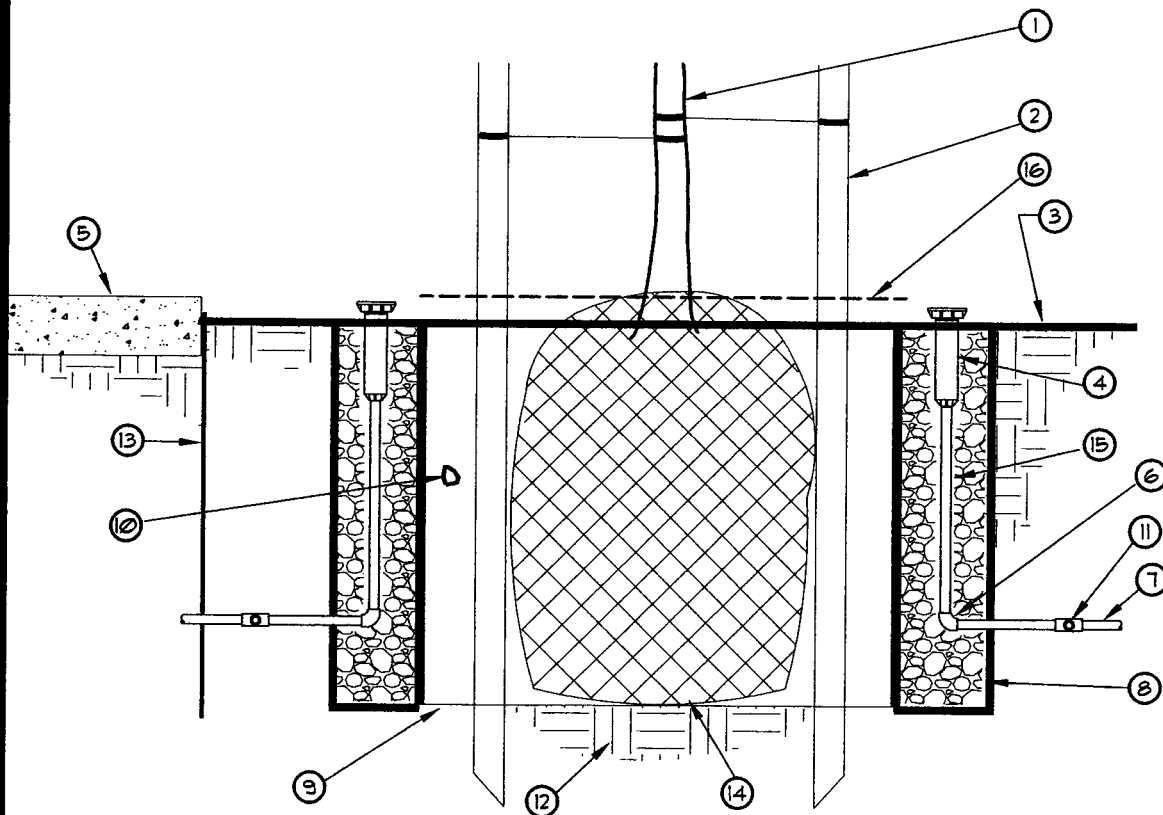

IRRIGATION DETAIL

① TREE TRUNK ② 2" LODGE POLE STAKES ③ FINISH GRADE: 2" BELOW TOP OF WALK ④ 6" POP-UP SPRINKLER WITH FLOOD BUBBLER INSERT ⑤ CONCRETE SIDEWALK ⑥ MARLEX COUPLE STREET ELLS (MIPT x FIPT) ⑦ SCH 40 PVC LATERAL IRRIGATION LINE - THRU "CHIMNEY" - BOTH SIDES ⑧ 6" φ X 24" LG PERFORATED ABS DRAIN PIPE WITH 1/2" GRAVEL FILLED TO TOP OF SPRINKLER	⑨ TREE PLANTING PIT WIDTH OF 4X ROOTBALL DIAMETER ⑩ PLANT TABLETS PER MANUF. SPECIFICATIONS (DISTRIBUTED AROUND ROOTBALL) ⑪ TEE AROUND PERIMETER OF TREE WELL. ⑫ UNDISTURBED NATIVE SOIL ⑬ INSTALL VERTICAL ROOT BARRIER PER MANUF. SPEC'S. ⑭ ROOTBALL ⑮ SCH 80 NIPPLE (LENGTH AS NECESSARY) ⑯ MULCH