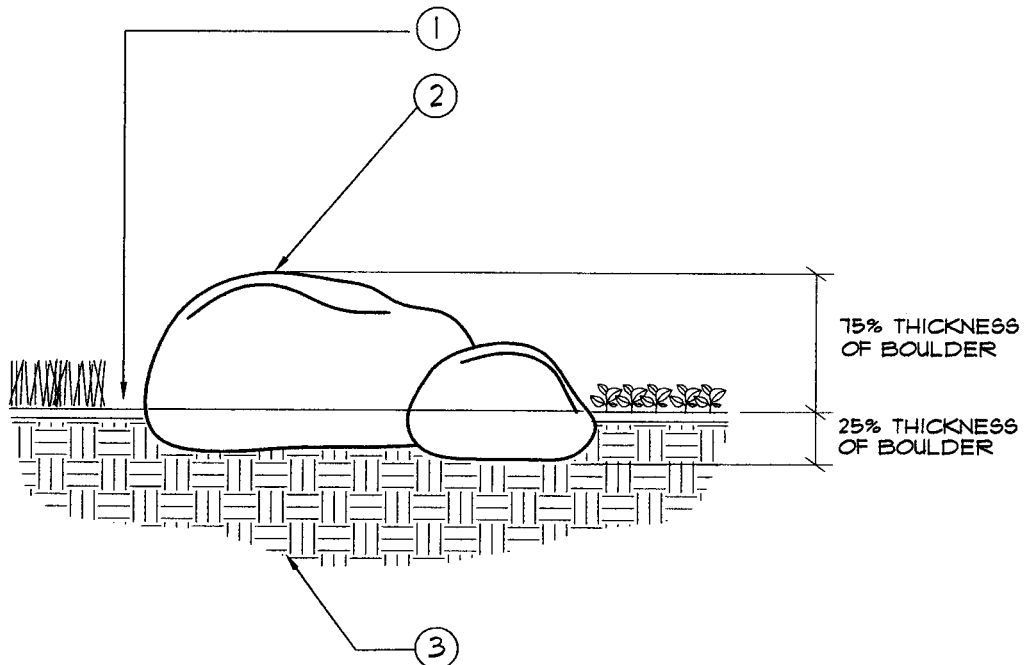

12/07

BOULDER PLACEMENT

L-3