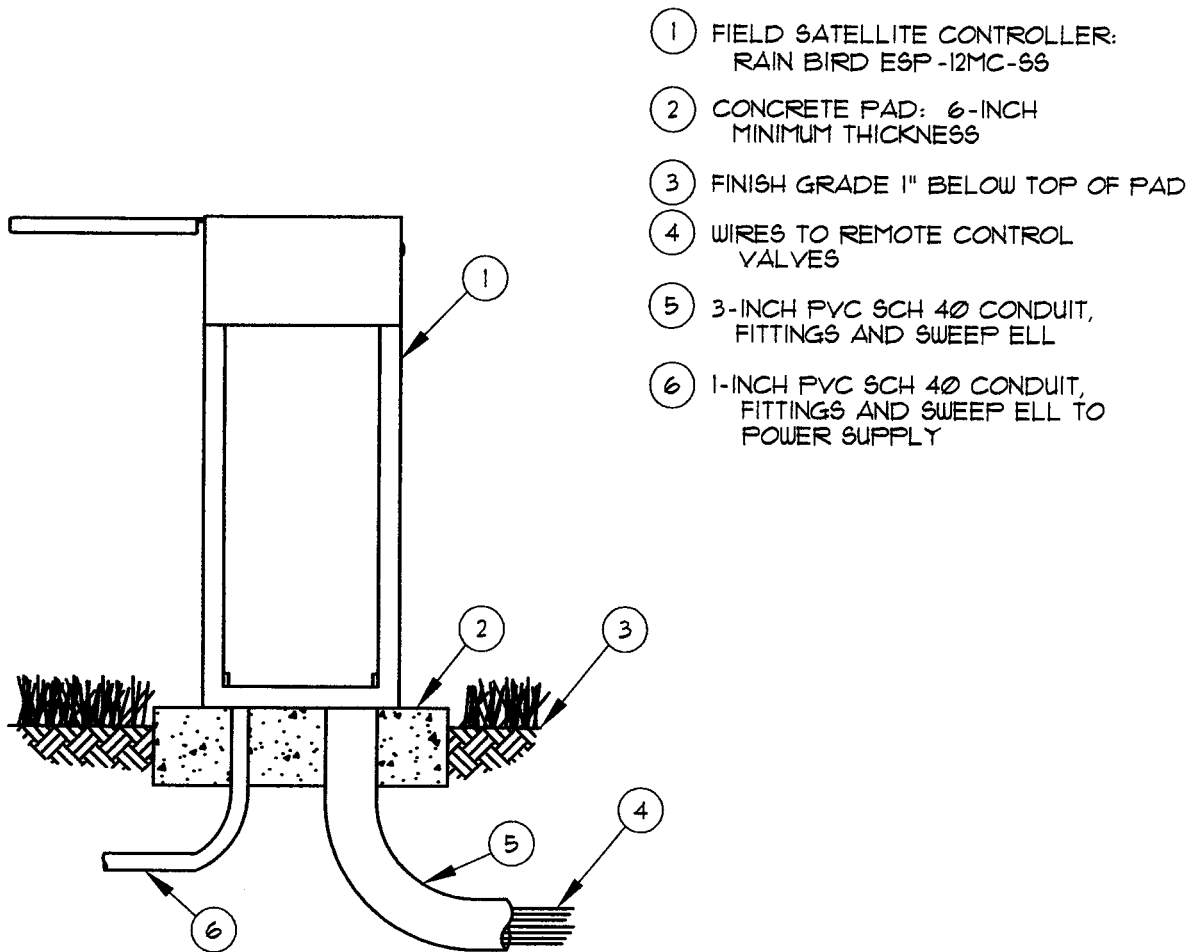

12/07

EXTERIOR CONTROLLER

I-8