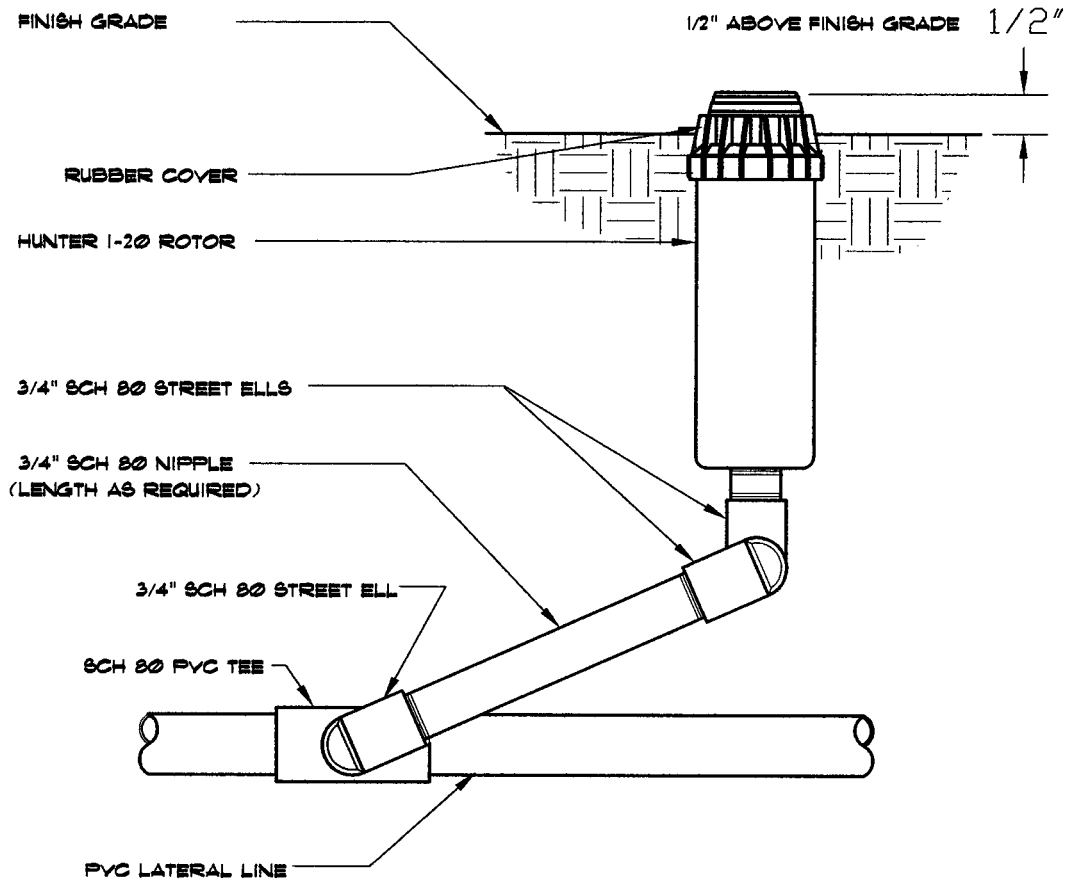

NOTES:

1. USE 3/4" TEFLON TAPE AT ALL SCH 40 ELLS
2. INSTALL HEAD PERPENDICULARLY PLUMB TO ADJACENT GRADE.
3. ADJUST NOZZLE TO PREVENT OVERSPRAY ONTO HARDSCAPE.
4. INSTALL HEADS 4" FROM HARDSCAPE EDGE IN TURF AREAS.
5. INSTALL HEADS 4" FROM HARDSCAPE EDGE IN PLANTER AREAS.
6. THE CONTRACTOR MAY SUBSTITUTE RAINBIRD T&J SERIES SWING JOINT ASSEMBLIES.

2/08

TURF ROTOR

I-37