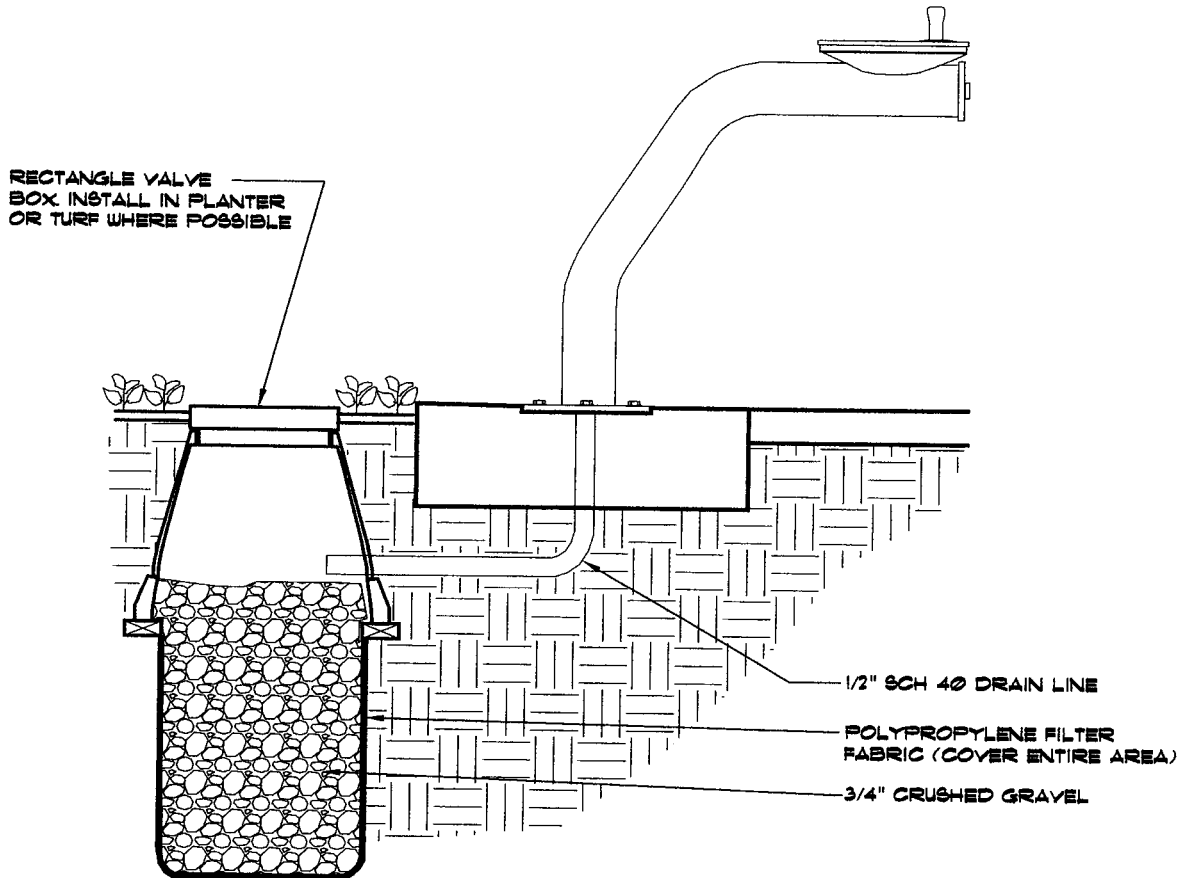

2/08

DRINKING FOUNTAIN SUMP

L-9