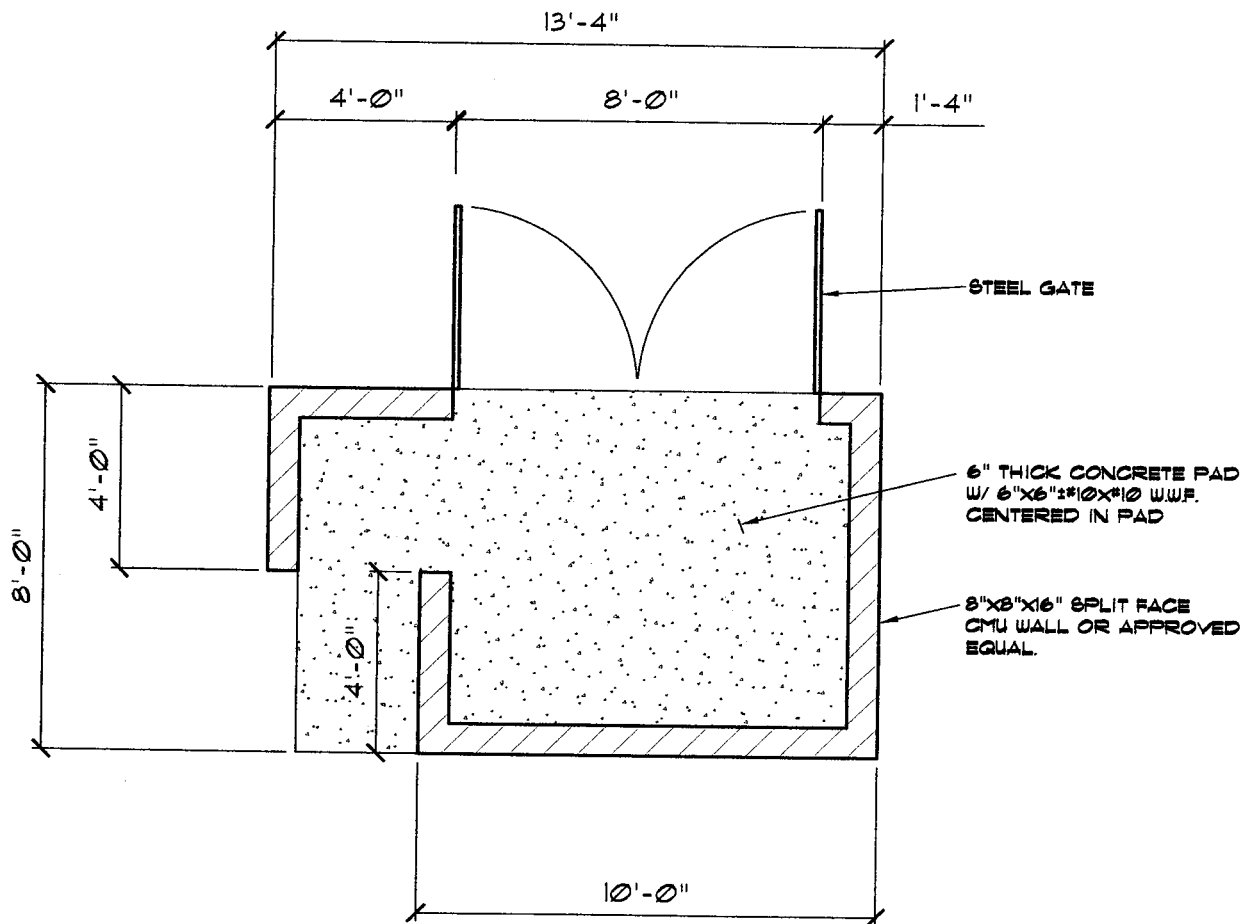

PLAN VIEW

2/08

TRASH ENCLOSURE

L-14