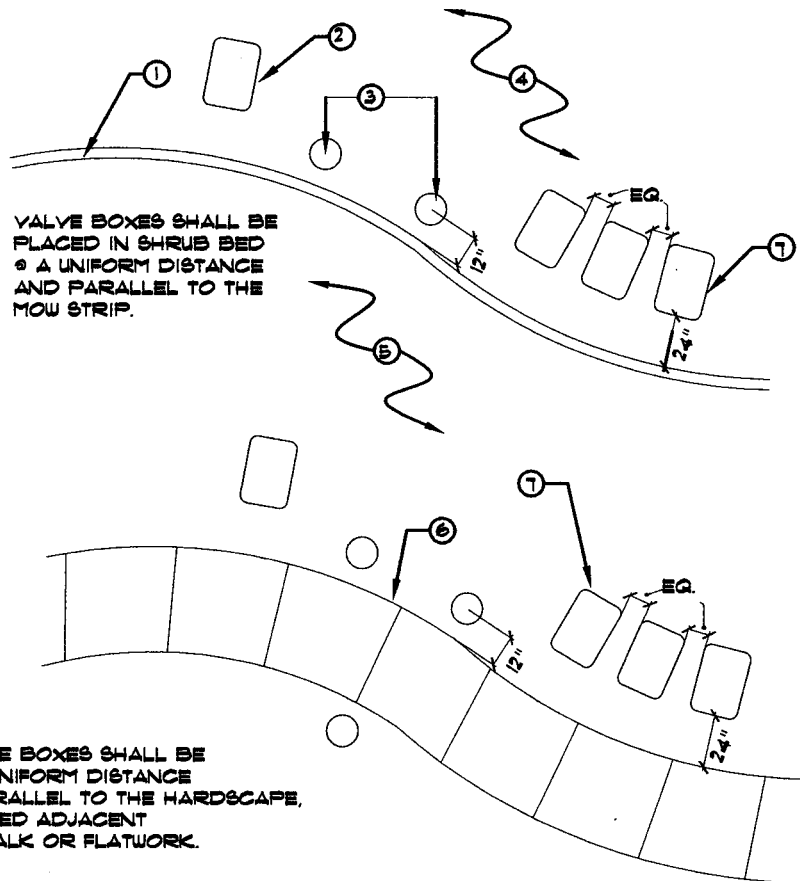

LEGEND

- ① CONC MOW STRIP OR EDGING ● SHRUB / GROUNDCOVER BED EDGE PER PLAN.
- ② RECTANGULAR VALVE BOX FOR CONTROL VALVES, FLOW SENSORS, MASTER VALVES.
- ③ ROUND VALVE BOX FOR QUICK COUPLERS, GATE OR BALL VALVE
- ④ SHRUB & GROUNDCOVER PLANTING AREA
- ⑤ TURF PLANTING AREA
- ⑥ CONC. WALK, PATHWAY OR FLATWORK PER PLAN.
- ⑦ WHEN POSSIBLE GROUP VALVES TOGETHER.

2/08