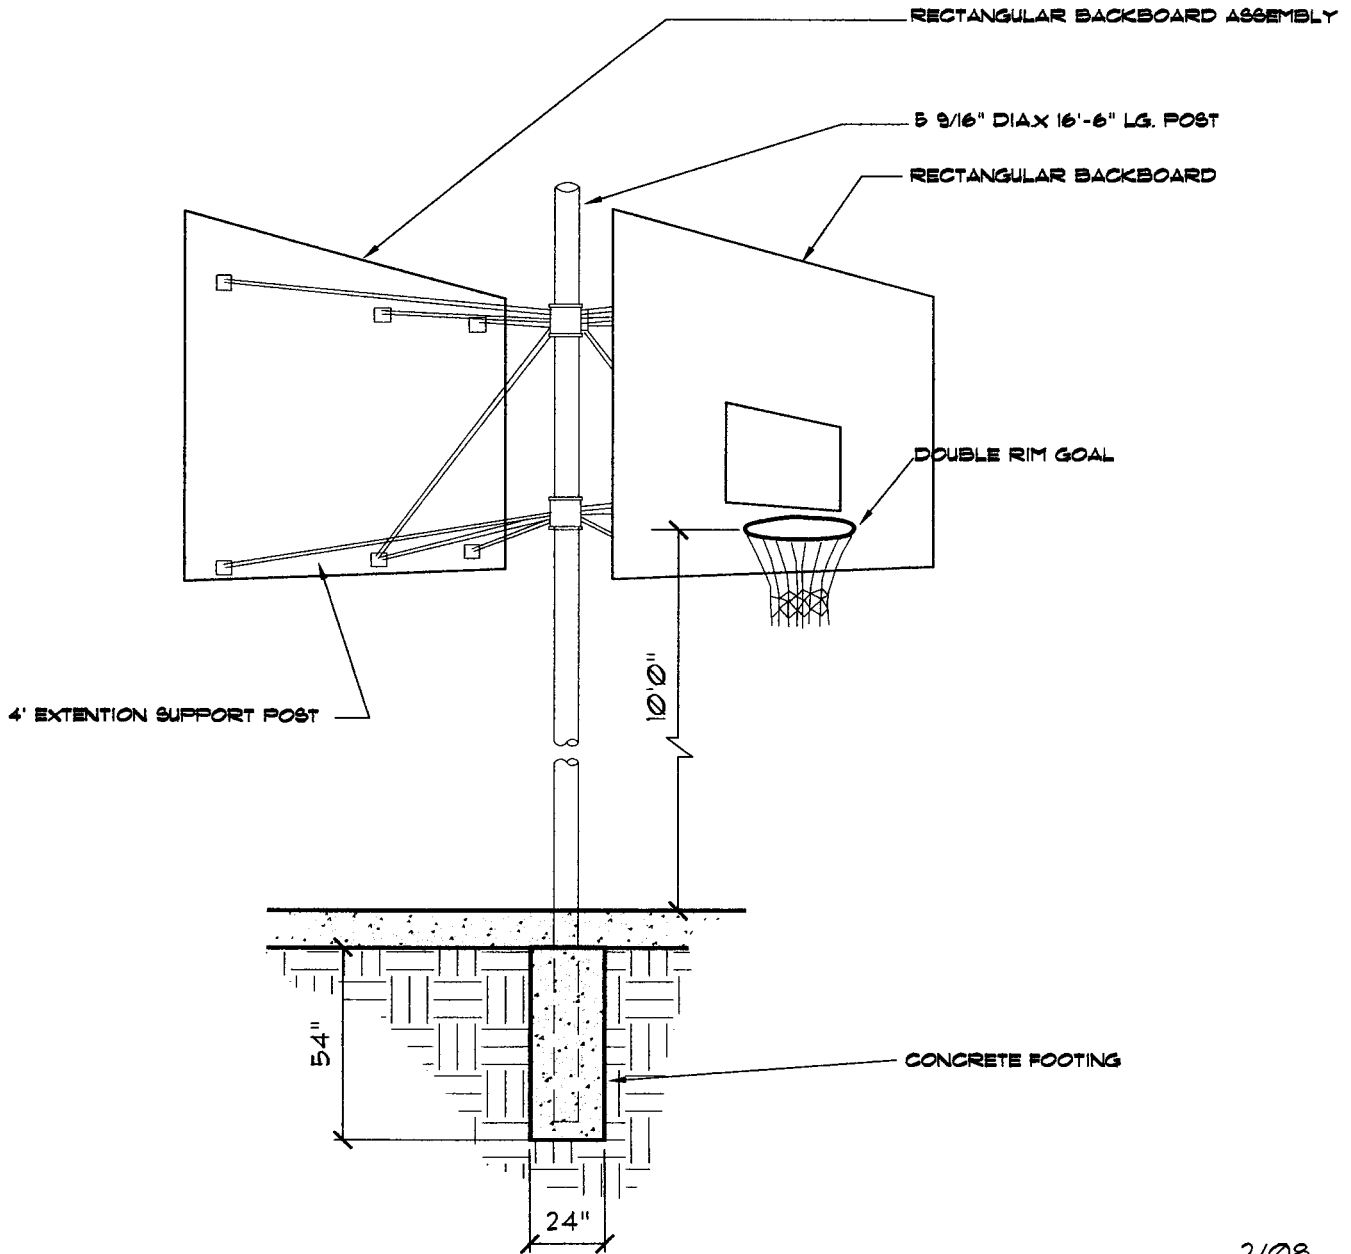

2/08

BASKETBALL GOAL

L-13