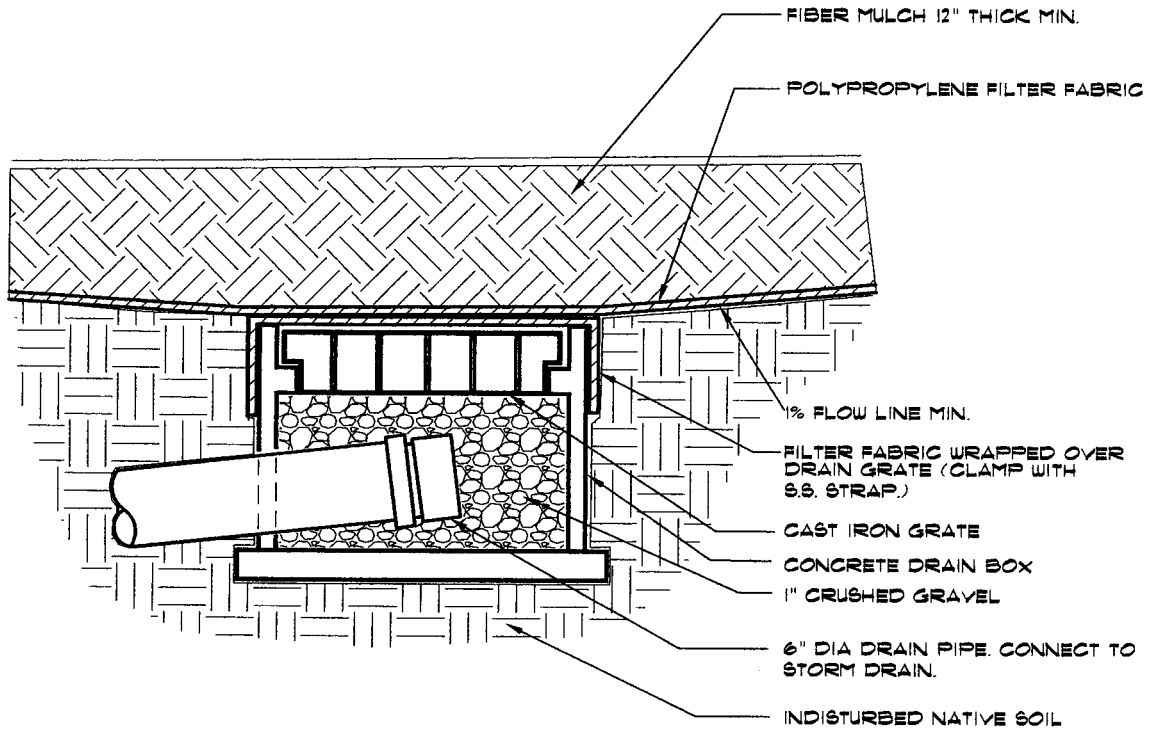

2/08

PLAY AREA DRAIN

L-15