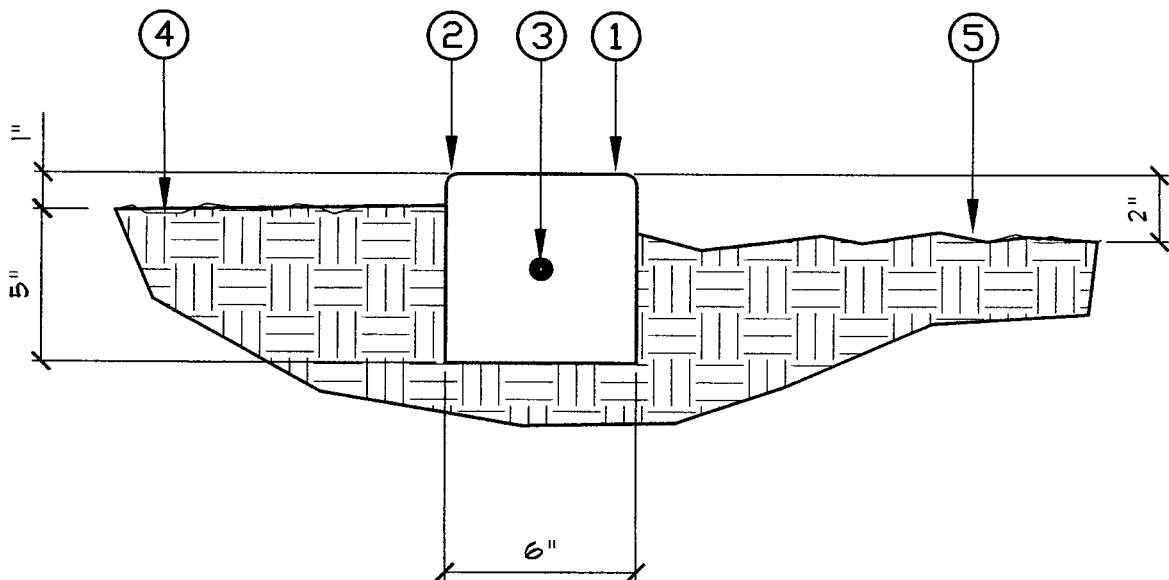

12/07

CONCRETE MOW CURB

L-4