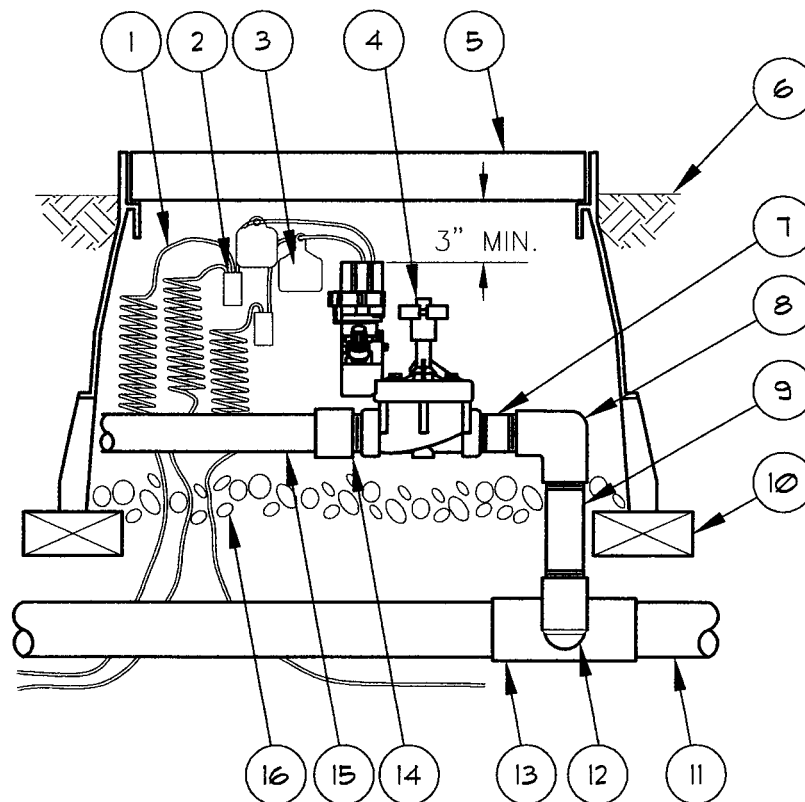

NOTE:

FOR RECLAIMED WATER USE PURPLE
VALVE BOX COVER, PIPE, ET. AL.

2/08

REMOTE CONTROL VALVE

I-2