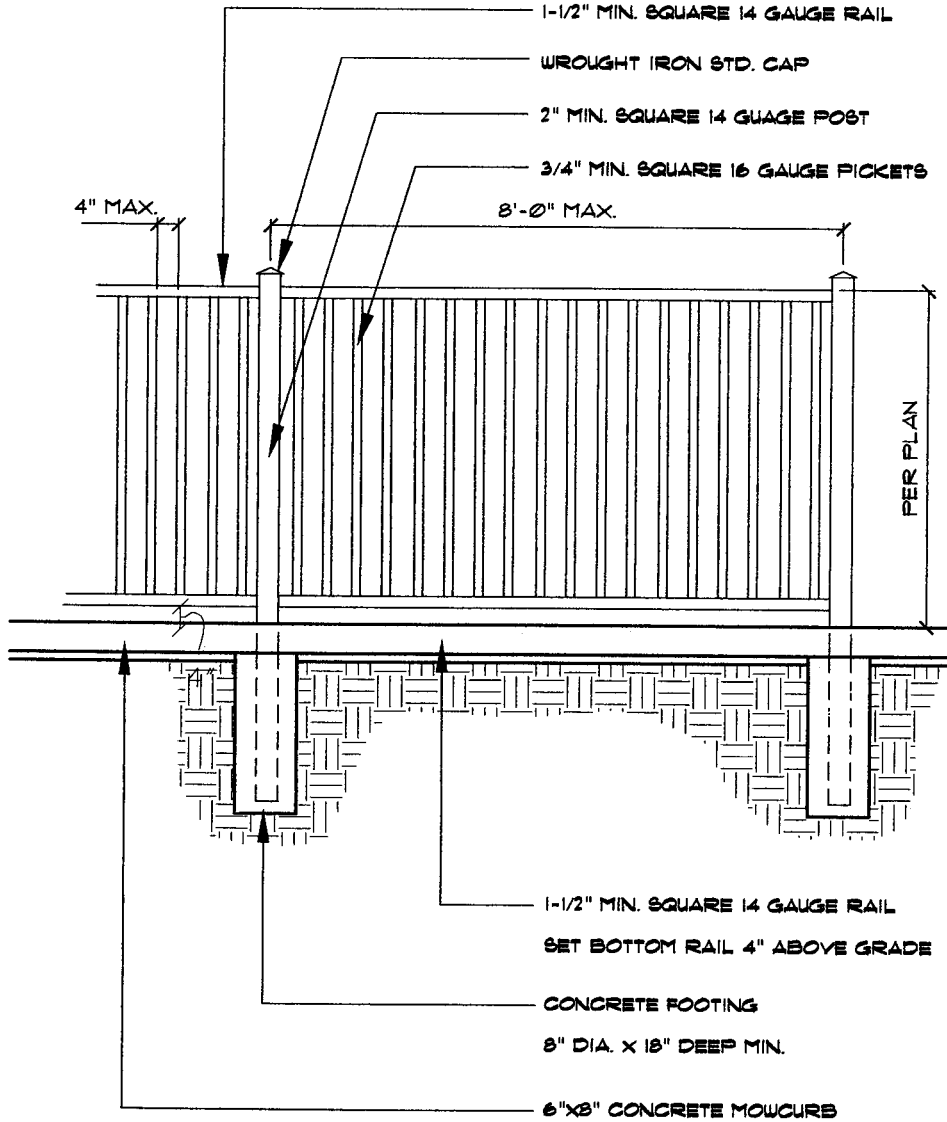

NOTE:
ALL WELDS SHALL BE GROUND SMOOTH
POWER WASH WROUGHT IRON PRIOR TO PRIME COAT
APPLY ONE PRIME COAT & ONE FINISH COAT BLACK ENAMEL
CONCRETE MOWCURB MUST BE CONTINUOUS BELOW ALL W.I. FENCING TYP.

2/08

WROUGHT IRON FENCING

L-17