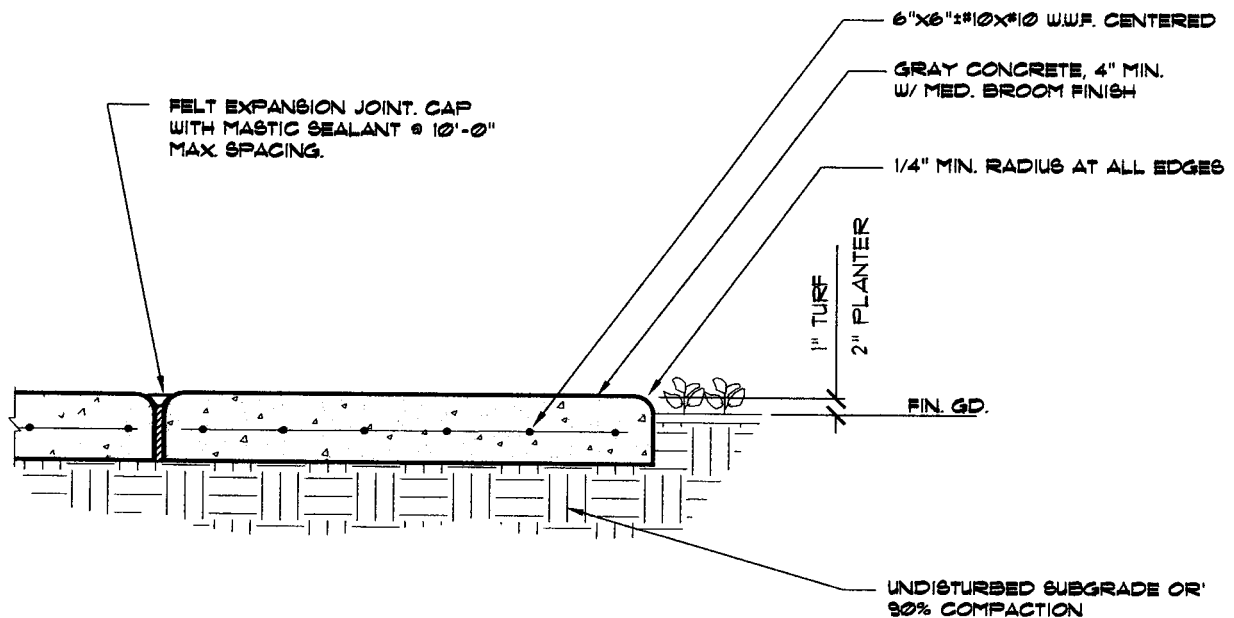

2/08

CONCRETE FLATWORK

L-10