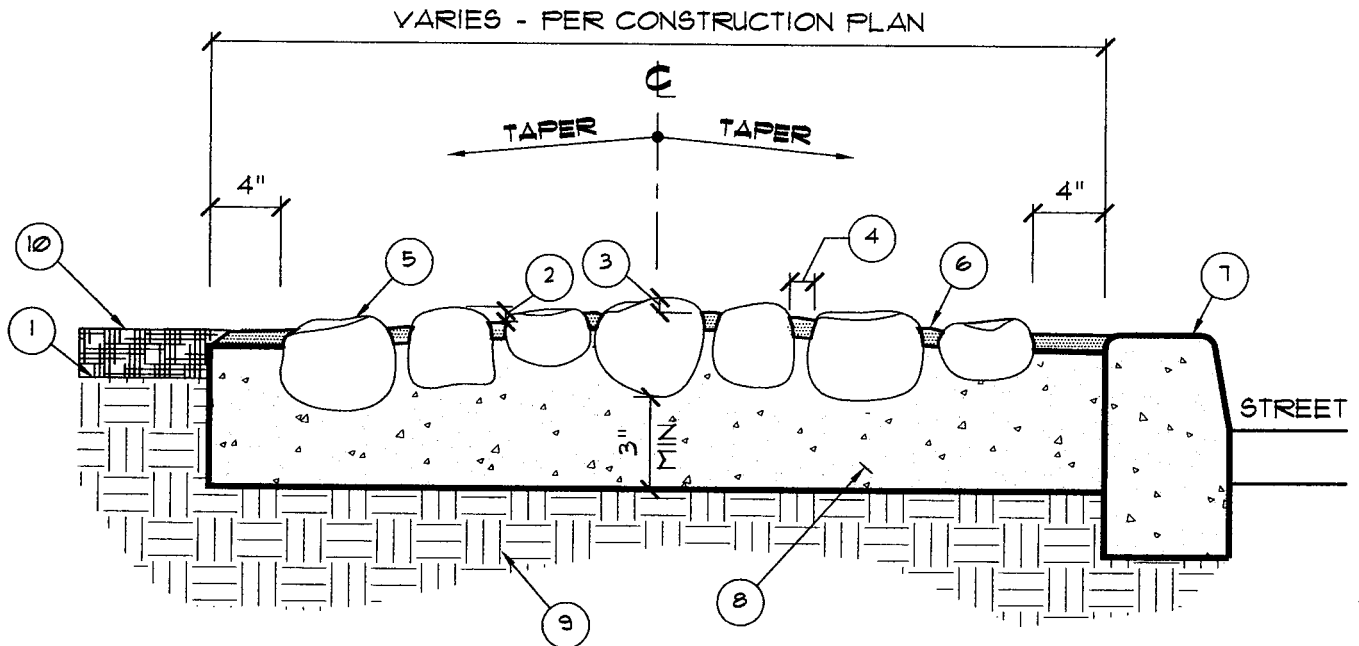

NOTES:

ROCK BLANKET: COBBLE
AVAILABLE FROM: SUPERIOR READYMIX
OR APPROVED EQUAL.
CONTACT: 951-658-1562
SIZE: 4"-8"
COLOR: PALM SPRINGS GOLD

NO EXPOSED MORTAR AT OUTSIDE EDGES

COLOR SAMPLE OF COBBLE AND MORTAR
WITH COLOR SAMPLE OF CONCRETE REQUIRED
FOR SUBMITTAL AND APPROVAL BY CITY OF
PERRIS LANDSCAPE ARCHITECT PRIOR TO
PURCHASE AND INSTALLATION.