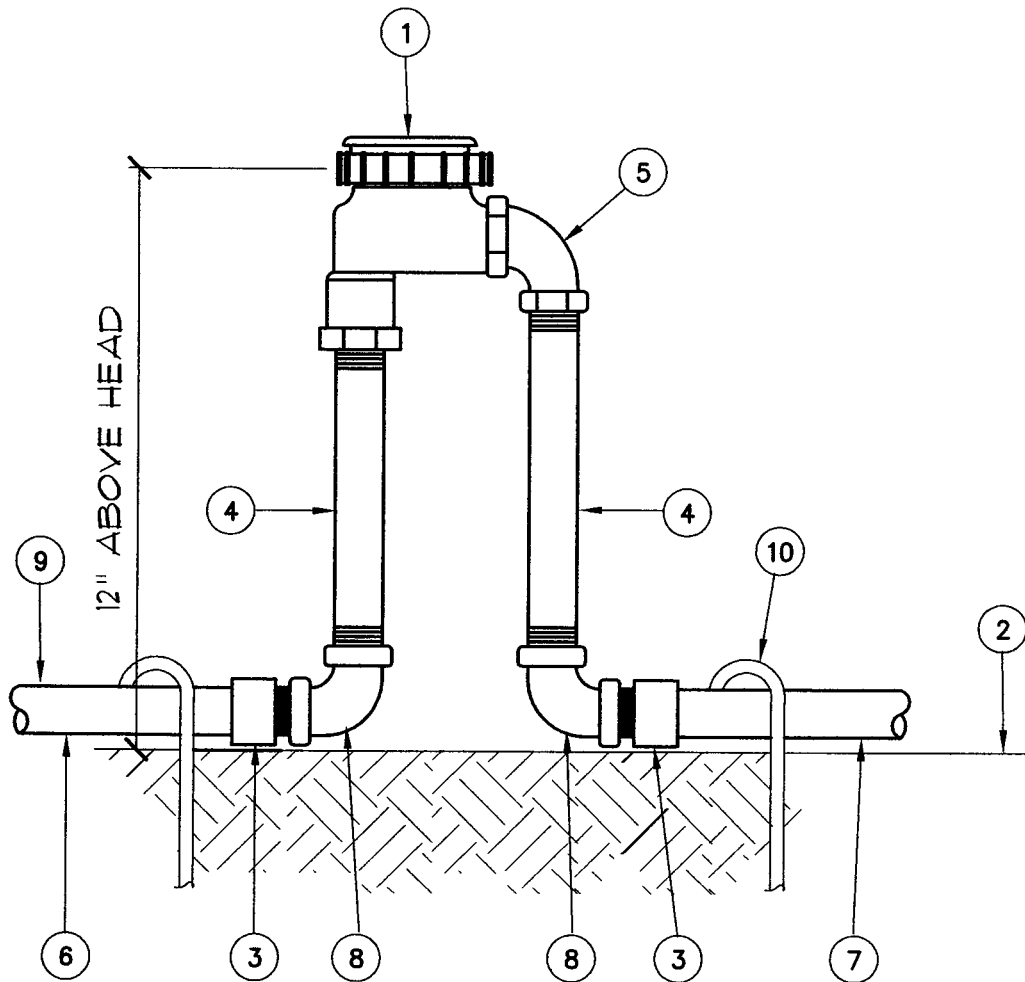

IRRIGATION DETAIL

1. ATMOSPHERIC VACUUM BREAKER
  CHAMPION AVB VACUUM BREAKER-LINE SIZE
2. FINISH GRADE
3. PVC MALE ADAPTOR (TYPICAL)
4. SCH. 80 PVC NIPPLE(TYP)
5. STREET ELBOW (BRASS)
6. FROM CONTROL VALVE
7. TO SYSTEM

8. SCH. 80 PVC
9. UVR PVC LATERAL LINE PIPING
10. J-HOOKS REQUIRED TO ABOVE
  GROUND PIPE.

NOTE: INSTALL ATMOSPHERIC VACUUM
BREAKER 12" ABOVE THE HIGHEST HEAD
IN THE SYSTEM.

BROWNLINE:
LOCATE ON SLOPE OR BURY 12" SCH. 40
LATERAL