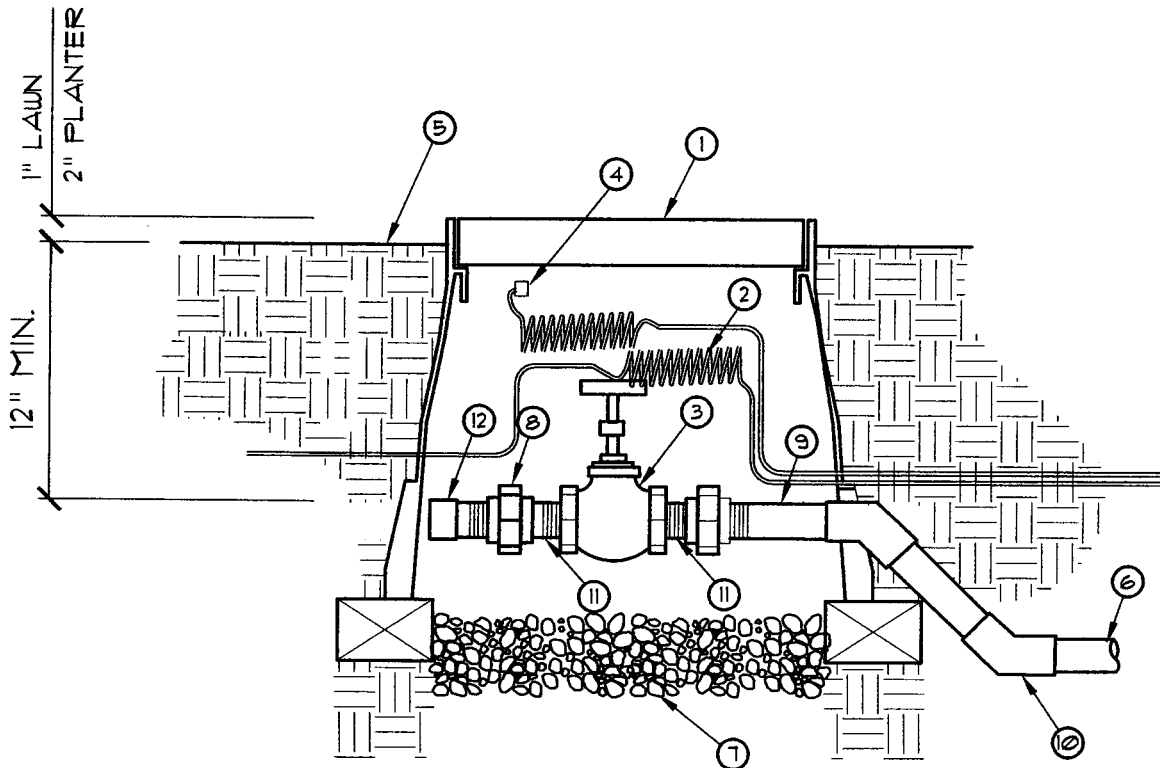

NOTES:

- 1.) PLACE AGGREGATE PRIOR TO INSTALLATION OF VALVE BOX
- 2.) GATE VALVE TO REMAIN AT TIME OF INSTALLATION OF NEW REMOTE CONTROL VALVE BOX.