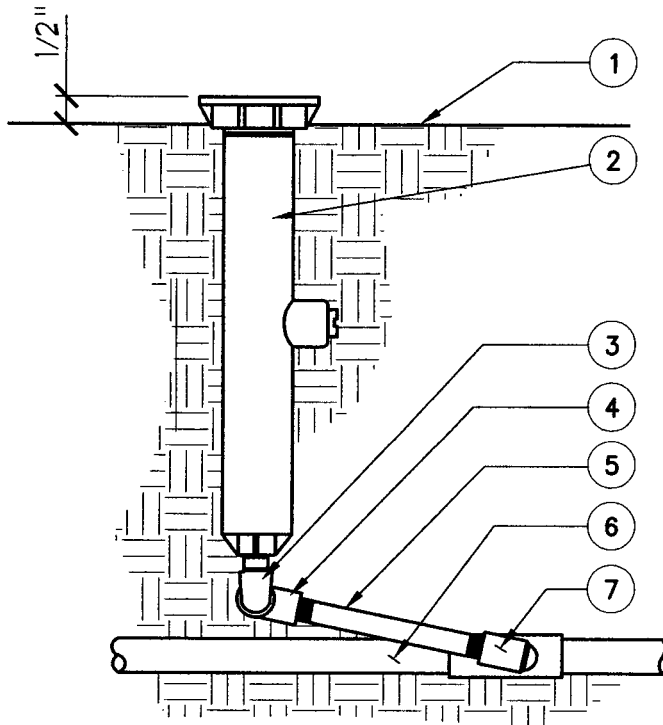

ALT. (PREFAB.)

2/08

POP UP SPRAY HEAD

I-4