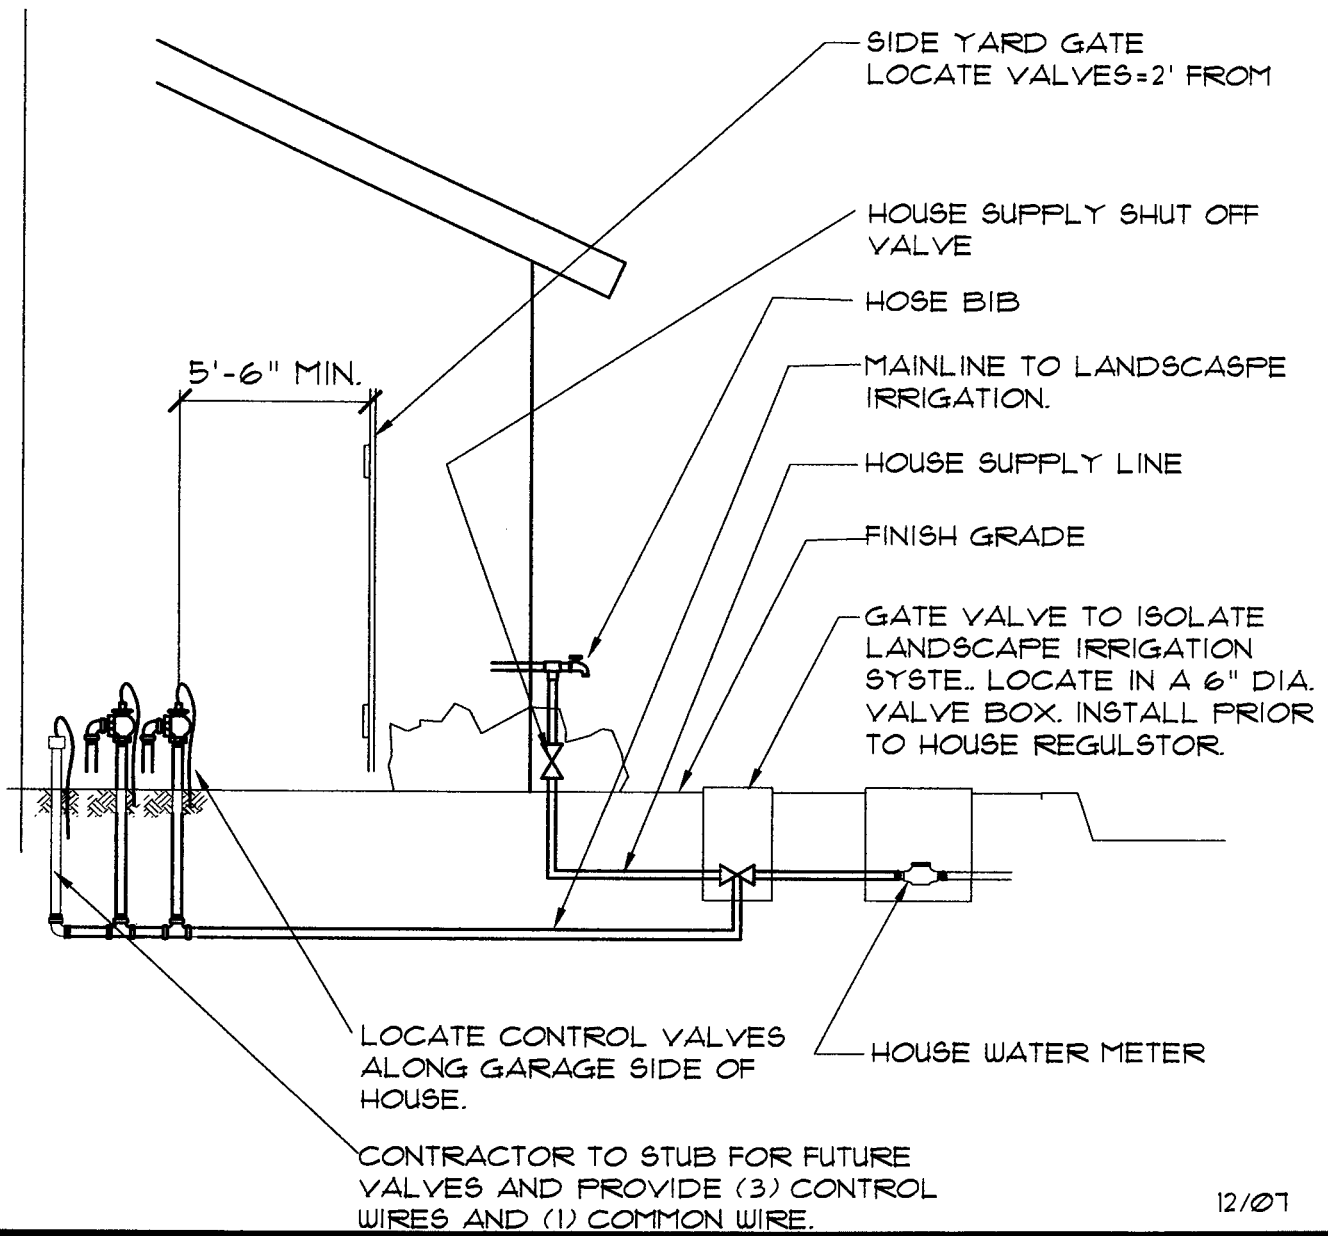

12/07

TYPICAL HOUSE CONNECTION I-17