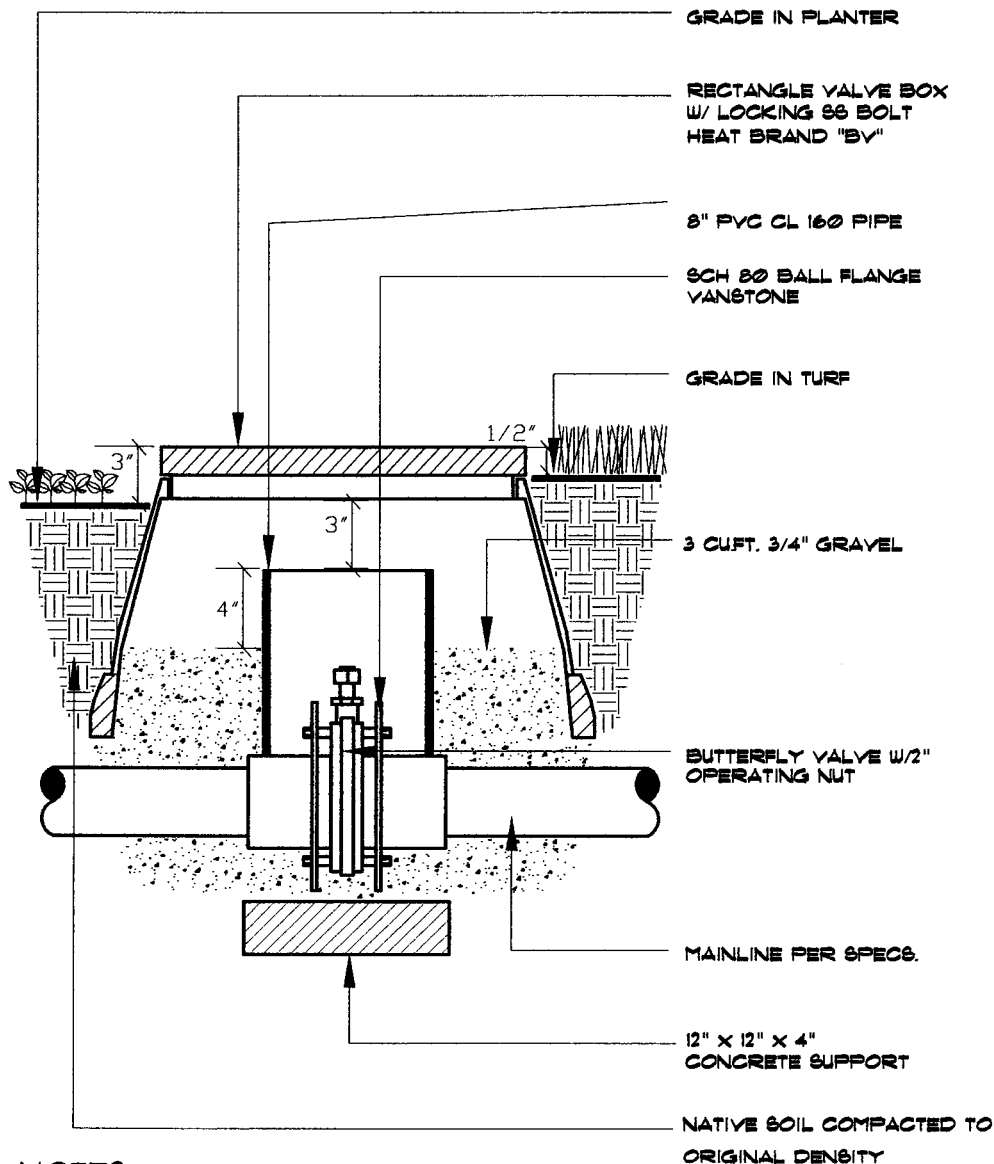

NOTES:

1. CONTRACTOR SHALL PROVIDE 5 FOOT TEE WRENCH WITH SQUARE NUT FOR BUTTERFLY VALVE OPERATION
2. PROVIDE 4 EA. CLAY BRICKS UNDER VALVE BOX (TYP.)

2/08

BUTTERFLY VALVE

I-30

CITY OF PERRIS

DEVELOPMENT SERVICES DEPARTMENT PLANNING DIVISION