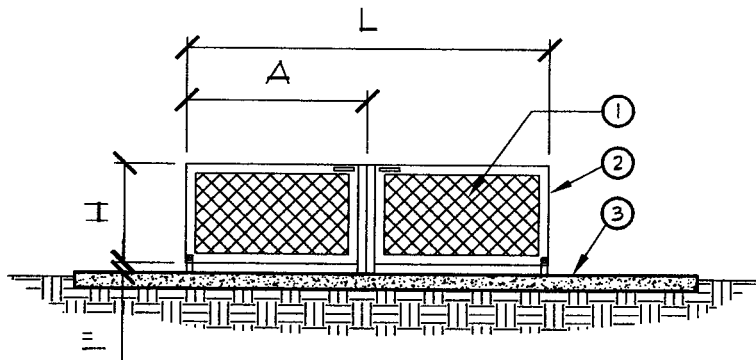

ENCLOSURE IN CLOSED POSITION

2/08