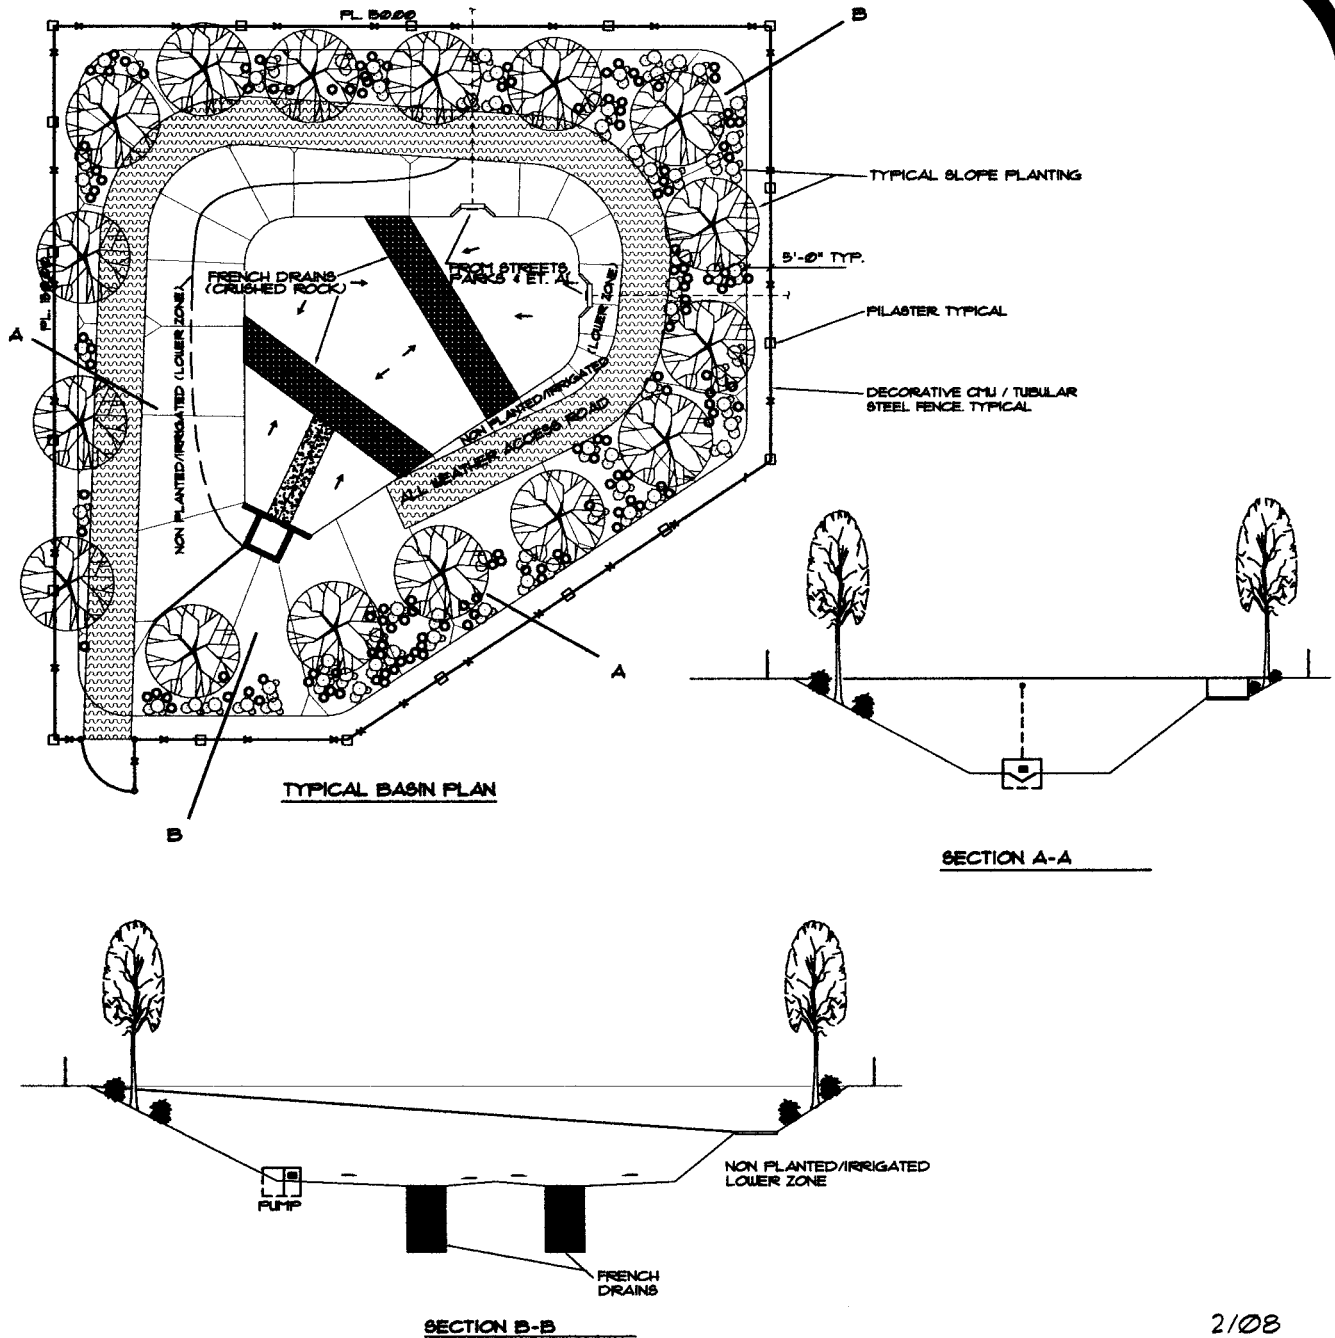

2/08

TYPICAL DRAINAGE BASIN

L-19