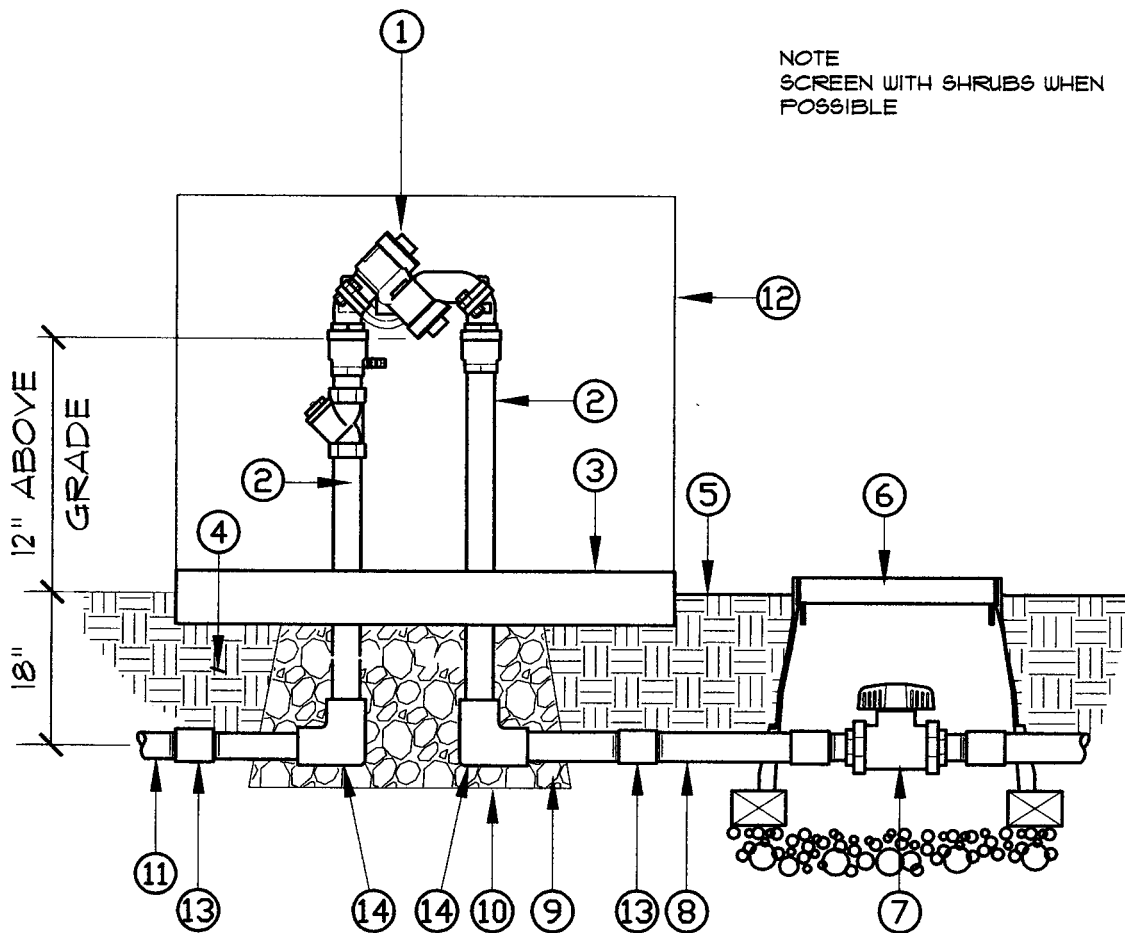

IRRIGATION DETAIL

1. FEBCO 825YA REDUCE PRESSURE BACKFLOW 2. BRASS RISER SIZE TO MATCH BACKFLOW 3. CONCRETE BASE 4. COMPACTED SUB-GRADE 5. FINISH GRADE, 1" BELOW CONCRETE PAD 6. VALVE BOX	7. BALL VALVE 8. TO BALL VALVE 9. 3/4" CRUSHED STONE 10. SMALL RECTANGULAR VALVE BOX W/ OUT LID 11. FROM METER 12. STAINLESS STEEL ENCLOSURE 13. BRASS T x T COUPLER 14. BRASS ELBOW

NOTE
SCREEN WITH SHRUBS WHEN POSSIBLE