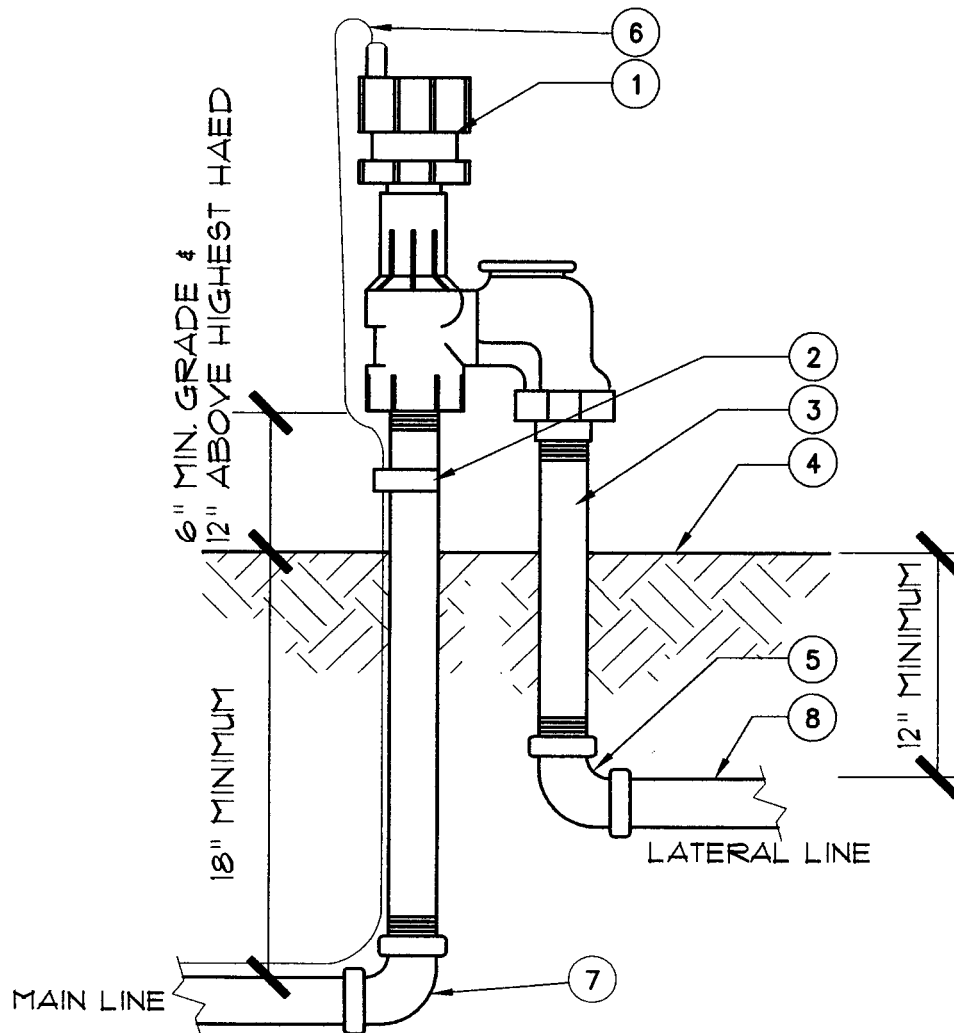

2108

**ANTI-SIPHON VALVE
(RESIDENTIAL USE ONLY)**

I-5