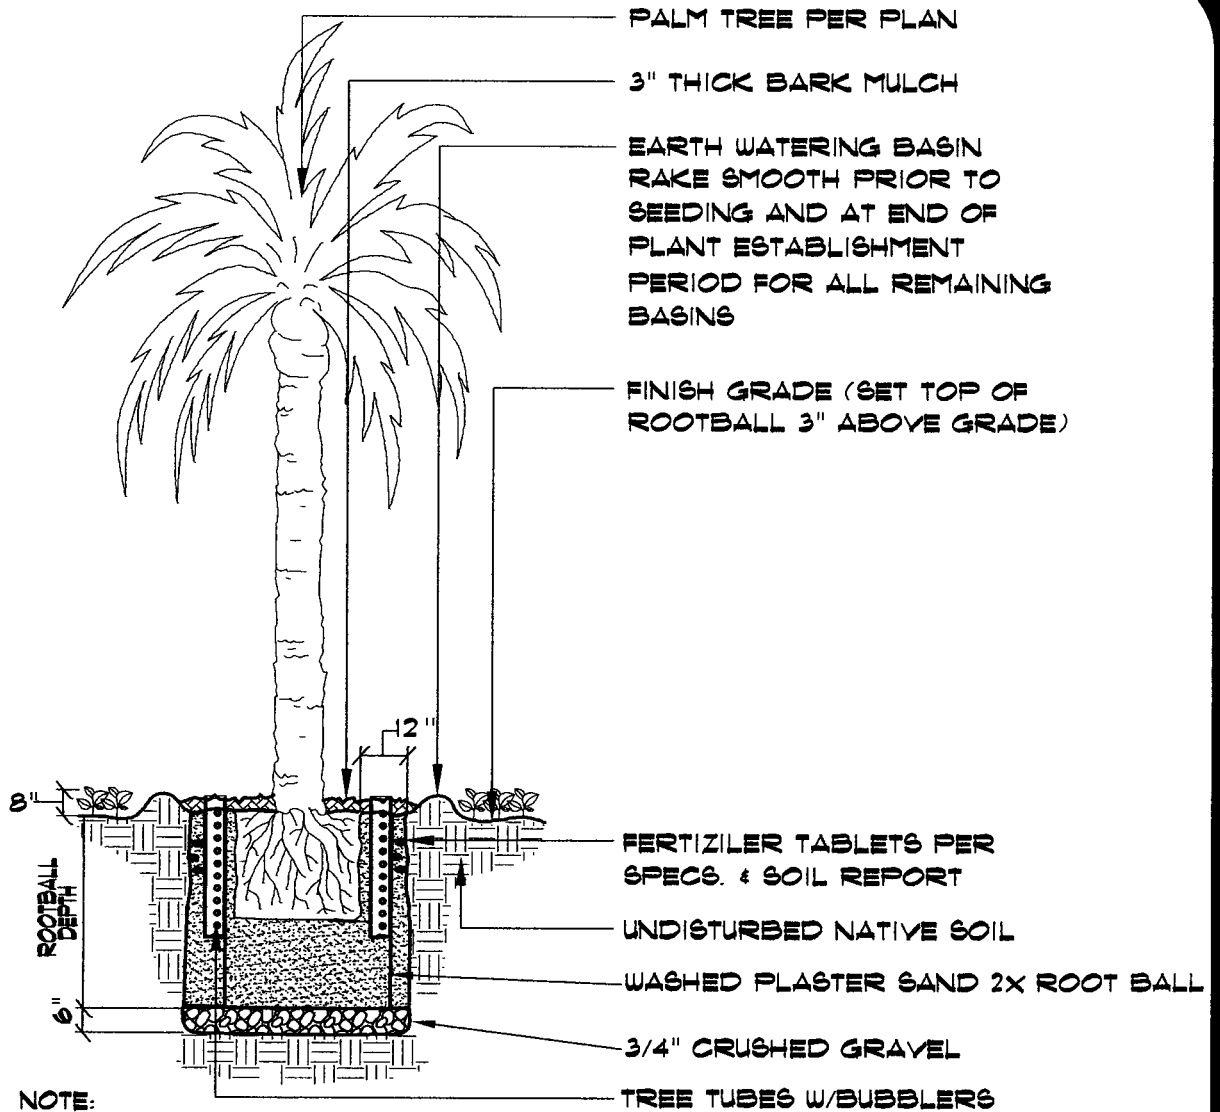

ALL BACKFILL TO BE WATER JETTED DURING PLANTING FOR MAXIMUM STABILITY

ALL FRONDS TO BE TIED TOGETHER WITH ORGANIC TWINE PRIOR TO PLANTING

12/07

PALM TREE PLANTING

P-1