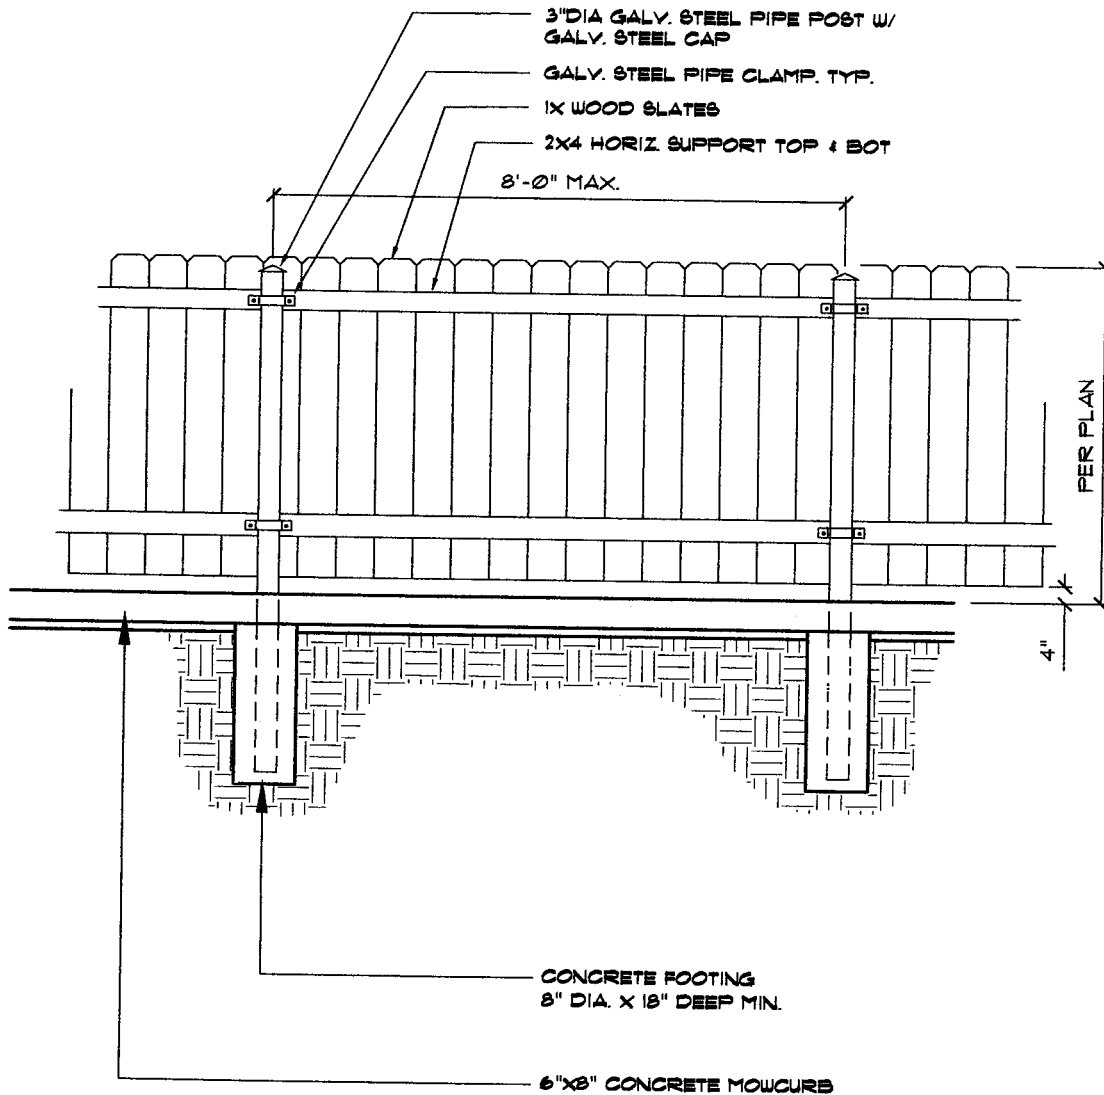

LANDSCAPING DETAIL