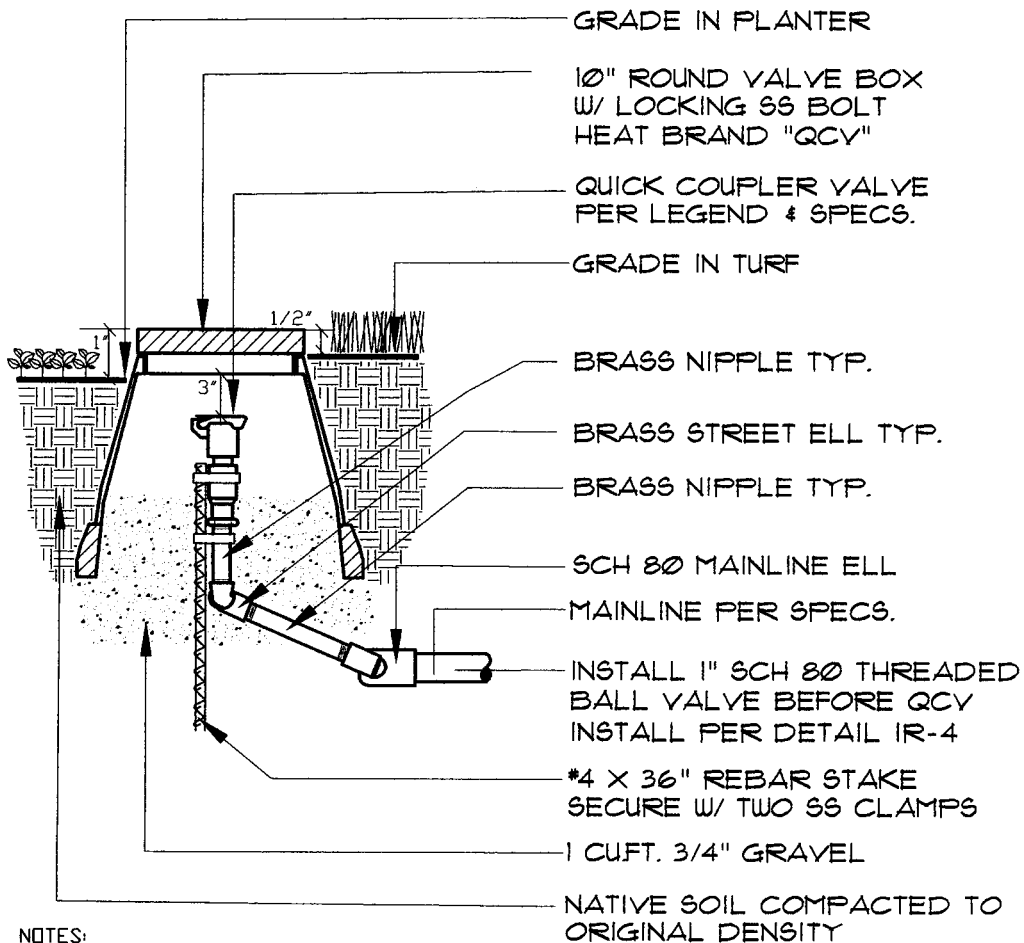

NOTES:

1. ALL THREADED FITTINGS MUST HAVE 3/4" TEFLON TAPE
2. PROVIDE QUICK COUPLER KEY PER SPECS.
3. USE TWO *4X36" REBAR FOR QCV FOR SPORTS FIELDS
4. PROVIDE 3" CLEARANCE BETWEEN VALVE & BOX
5. PROVIDE 2 EA. CLAY BRICKS UNDER VALVE BOX (TYP)
6. ALL QCV'S MUST HAVE A 1" SCH 80 BALL VALVE UPSTREAM MAINLINE.