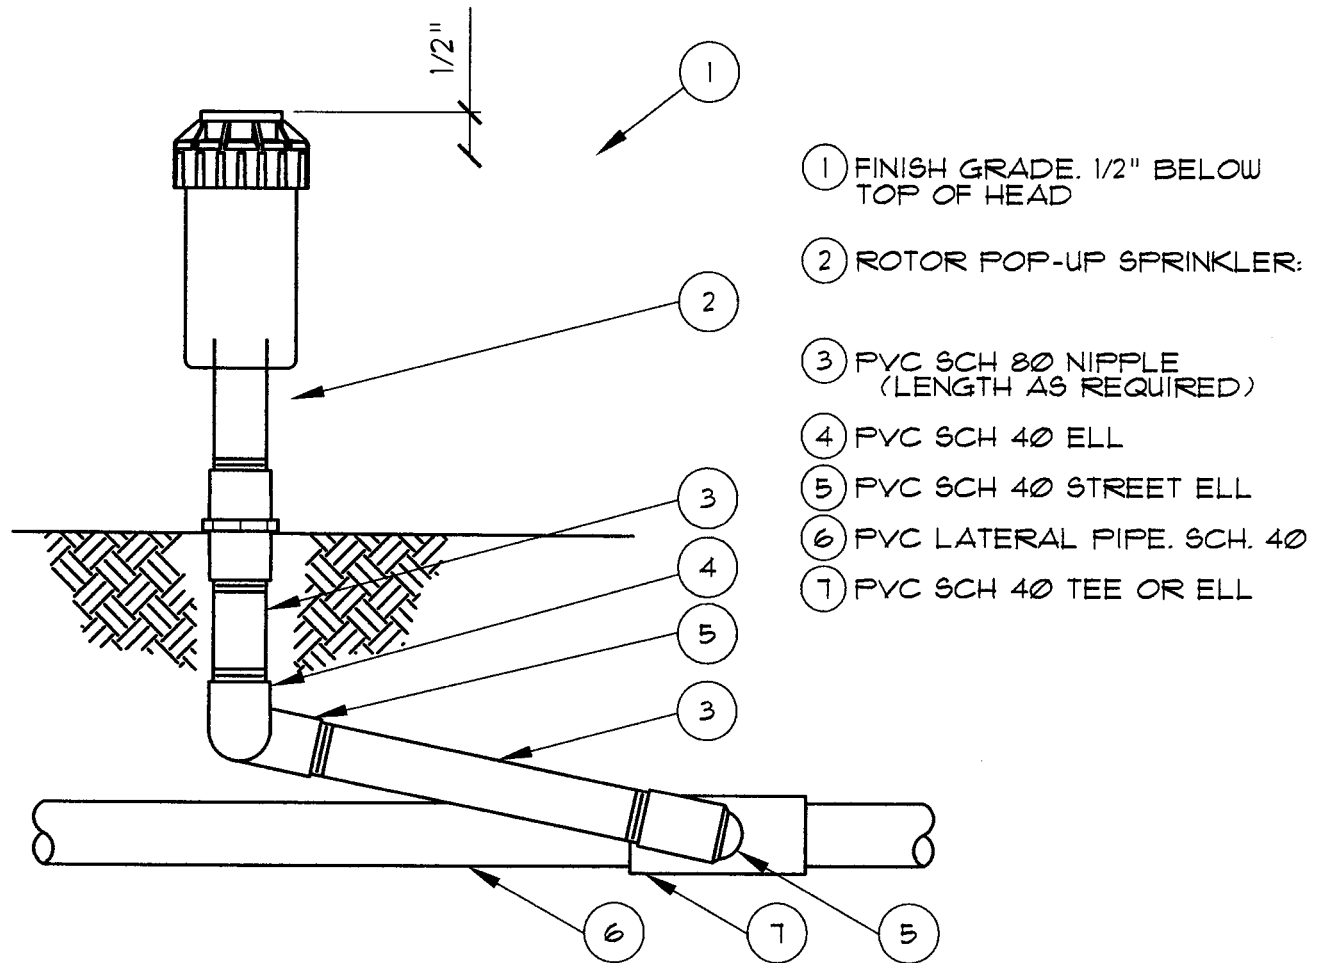

IRRIGATION DETAIL