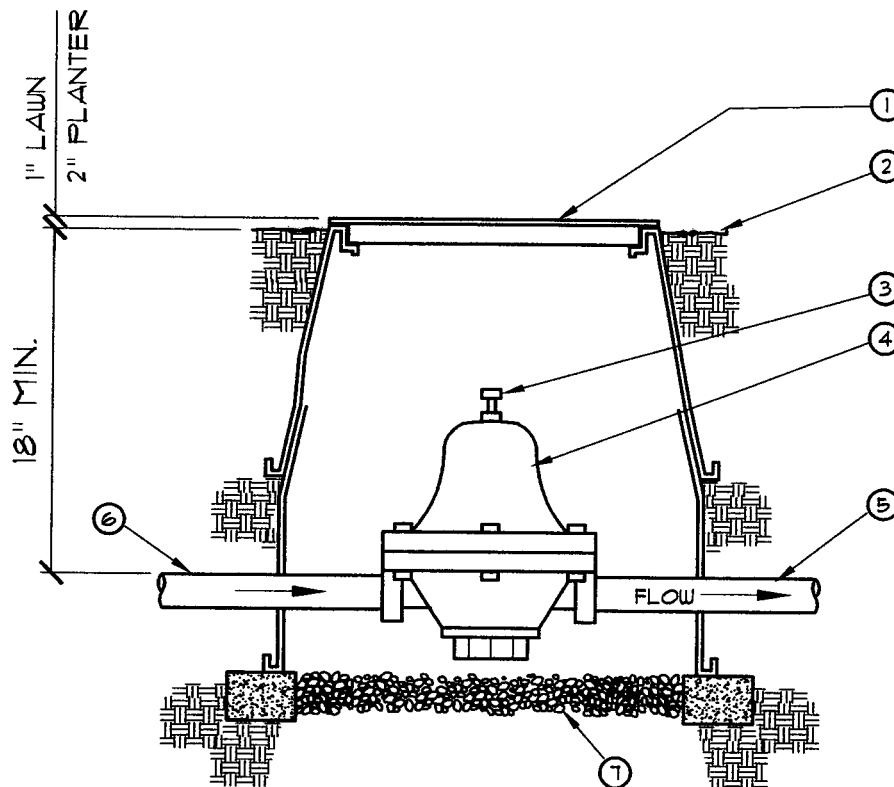

2/08

PRESSURE REDUCING VALVE I-22