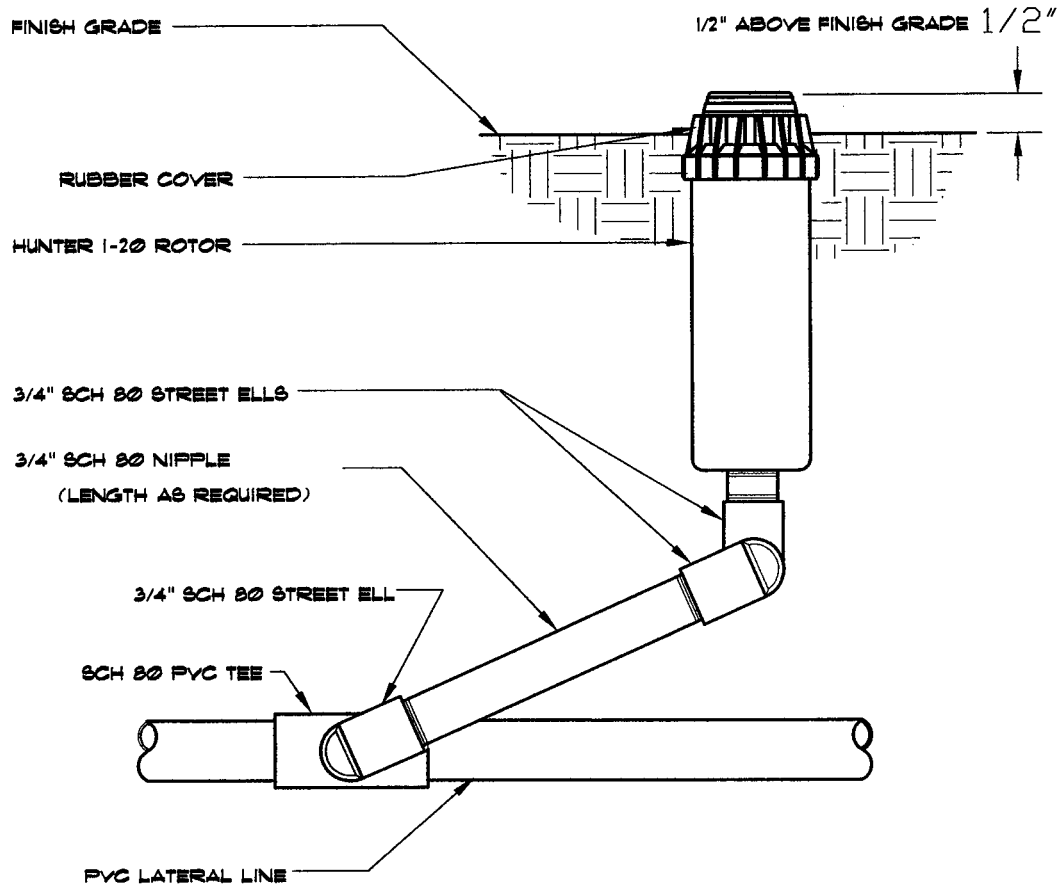

NOTES:

1. USE 3/4" TEFLON TAPE AT ALL SCH 40 ELLS
2. INSTALL HEAD PERPENDICULARLY PLUMB TO ADJACENT GRADE.
3. ADJUST NOZZLE TO PREVENT OVERSPRAY ONTO HARDCAPE.
4. INSTALL HEADS 4" FROM HARDCAPE EDGE IN TURF AREAS.
5. INSTALL HEADS 4" FROM HARDCAPE EDGE IN PLANTER AREAS.
6. THE CONTRACTOR MAY SUBSTITUTE RAINBIRD T&J SERIES SWING JOINT ASSEMBLIES.

2/08

SPORTS FIELD ROTOR

I-38