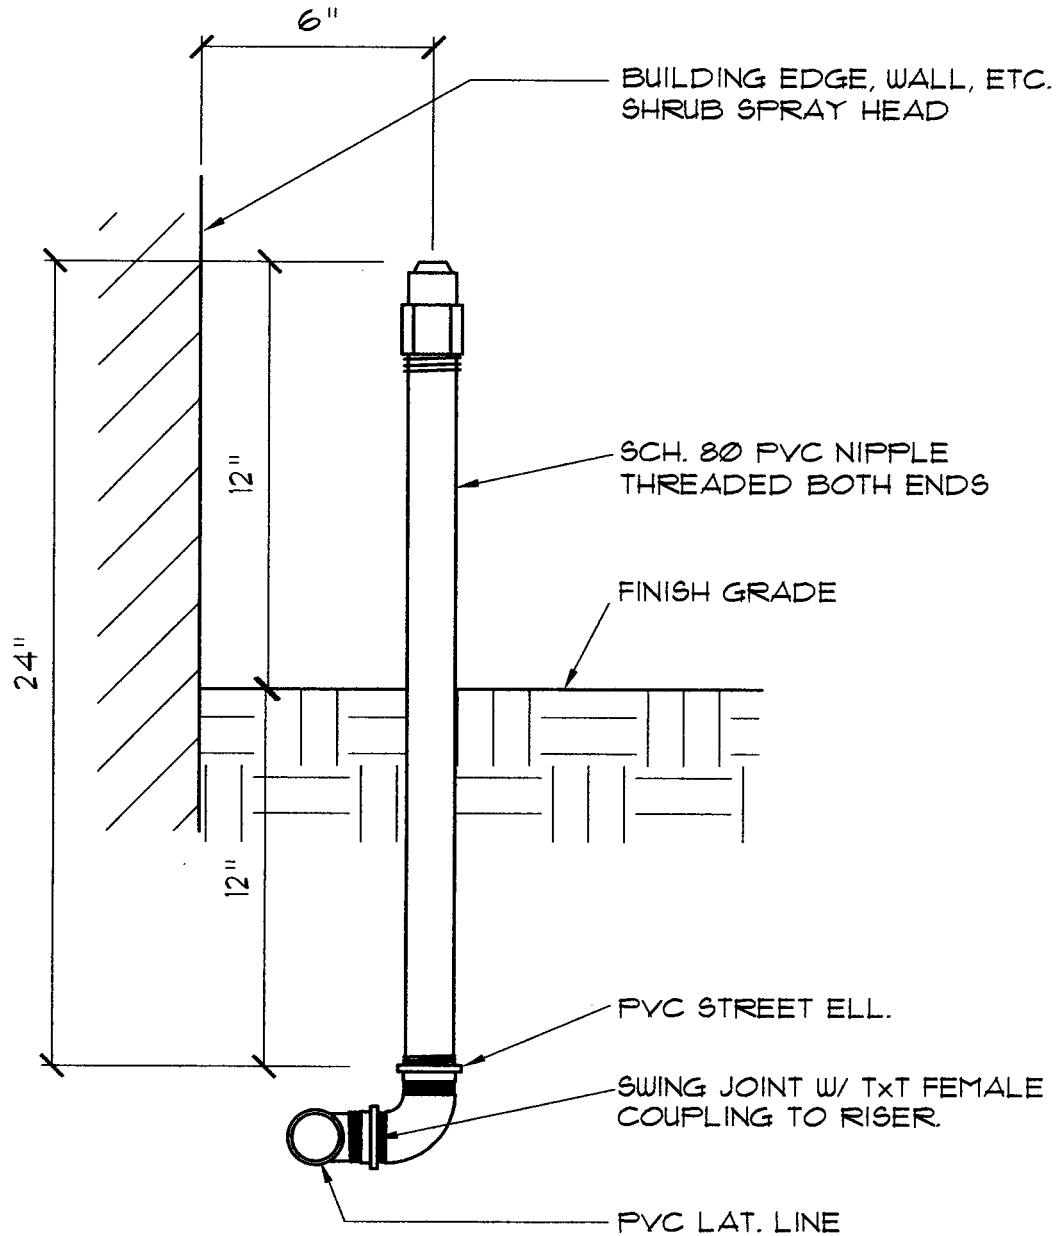

2/08

SPRAY ON RISER

I-15