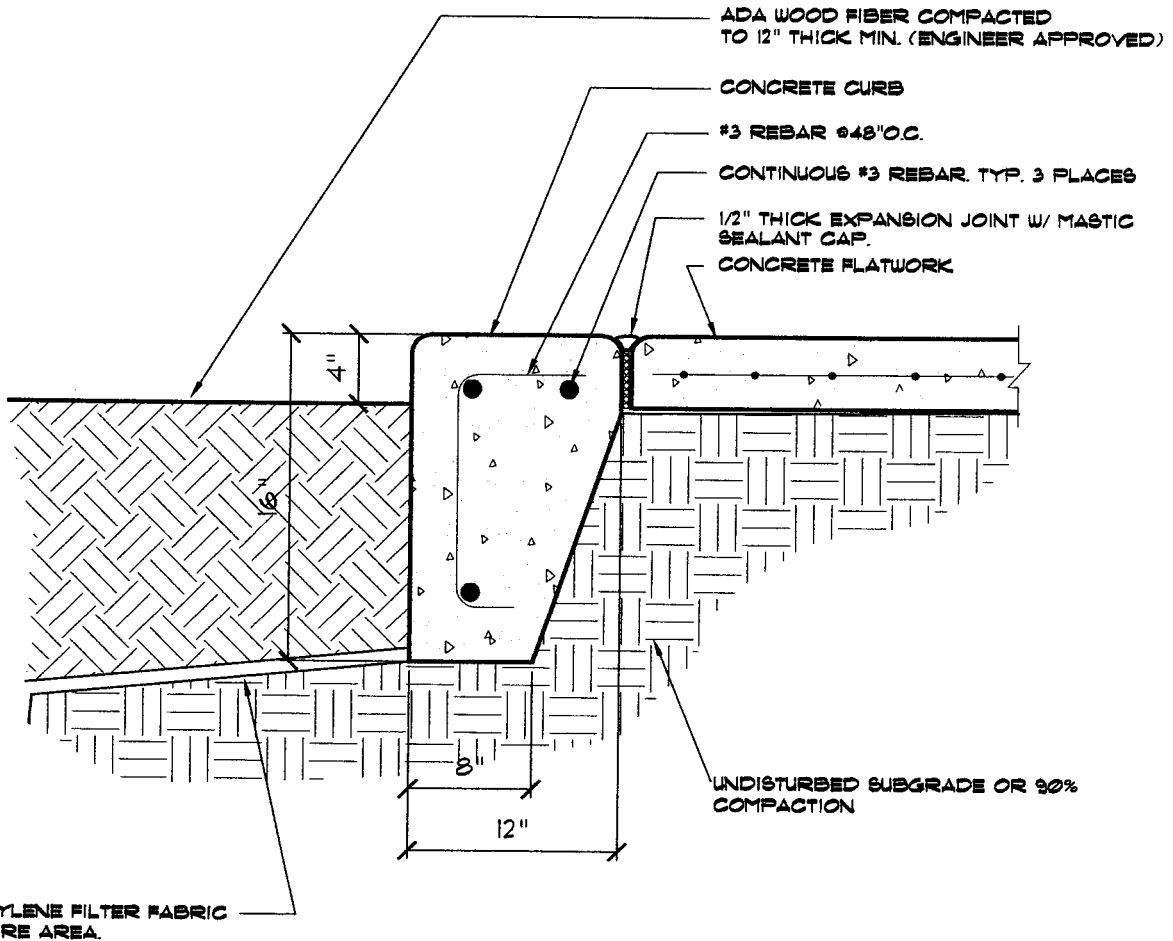

2/08

PLAYGROUND CURB

L-11