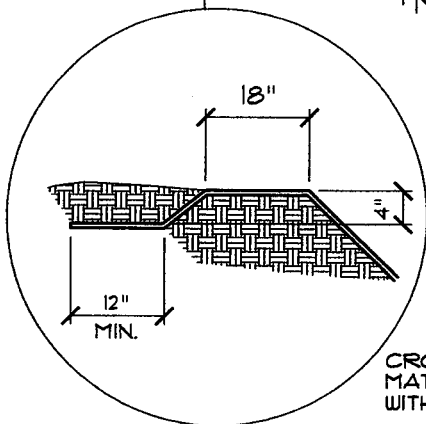

DOUBLE LAP JOINT.
MIN/ 4" OVERLAP AT THE
SEAMS WITH DOUBLE ROW
OF STAPLES

CROWN ANCHOR TRENCH
MATERIAL SHALL BE COVERED
WITH SOIL AND TAMPED.

TOE ANCHOR TRENCH

2/08

EROSION CONTROL NETTING

L-5

CITY OF PERRIS